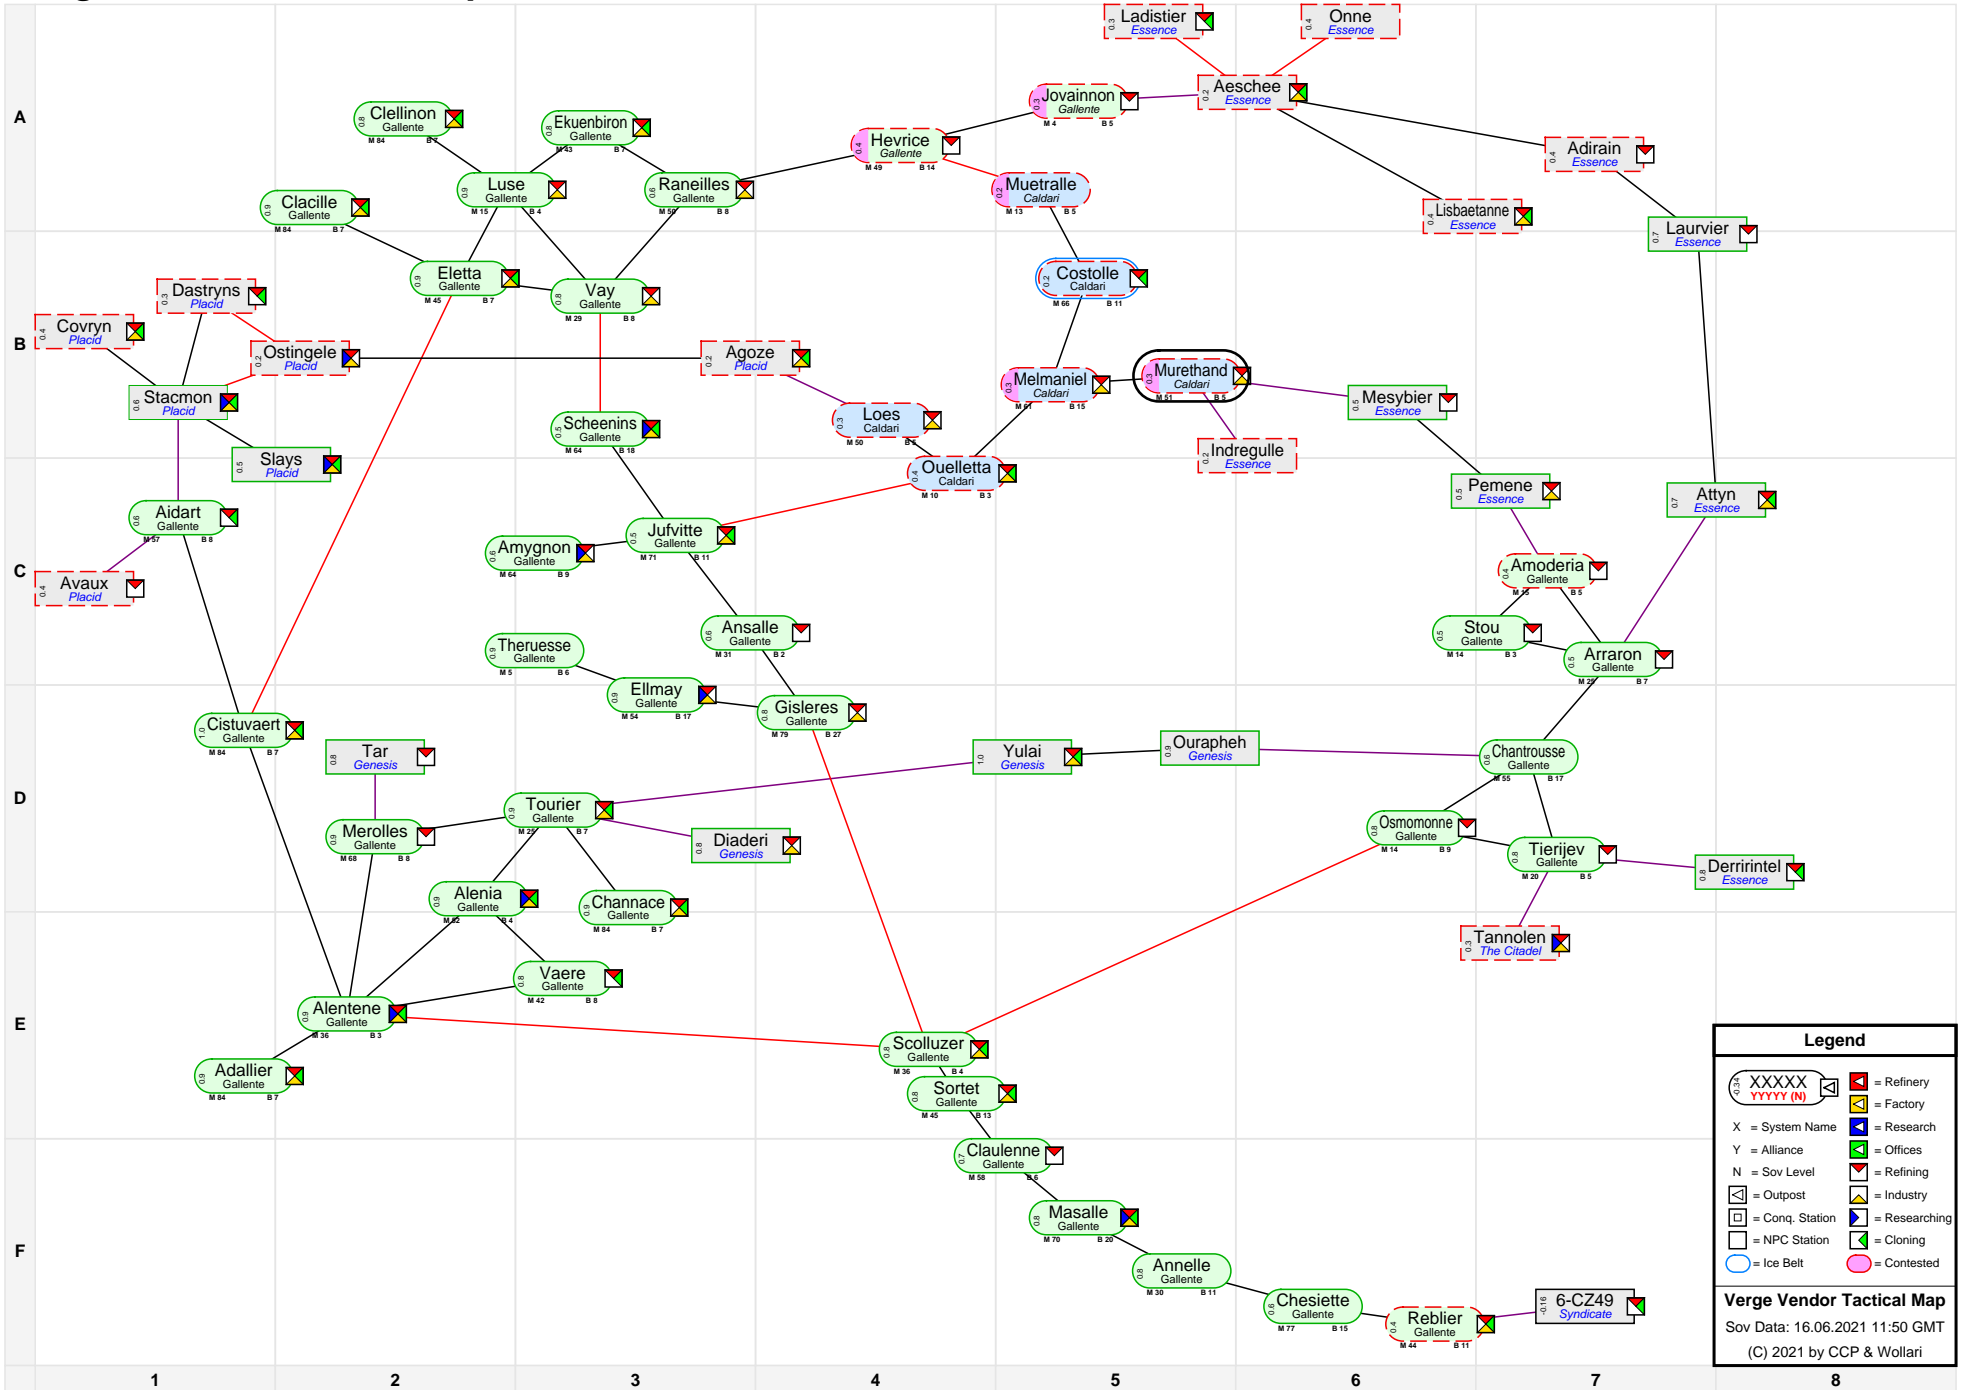

# Verge Vendor Tactical Map

**Legend**

- XXXXX  
YYYY (N) = Refinery
- X = System Name
- Y = Alliance
- N = Sov Level
- [Square with X] = Outpost
- [Square with Y] = Conq. Station
- [Square with N] = NPC Station
- [Blue Circle] = Ice Belt
- [Pink Circle] = Contested
- [Red Square with X] = Refinery
- [Yellow Square with X] = Factory
- [Blue Square with X] = Research
- [Green Square with X] = Offices
- [Red Square with N] = Refining
- [White Square with X] = Industry
- [White Square with Y] = Researching
- [White Square with N] = Cloning

**Verge Vendor Tactical Map**  
Sov Data: 16.06.2021 11:50 GMT  
(C) 2021 by CCP & Wollari