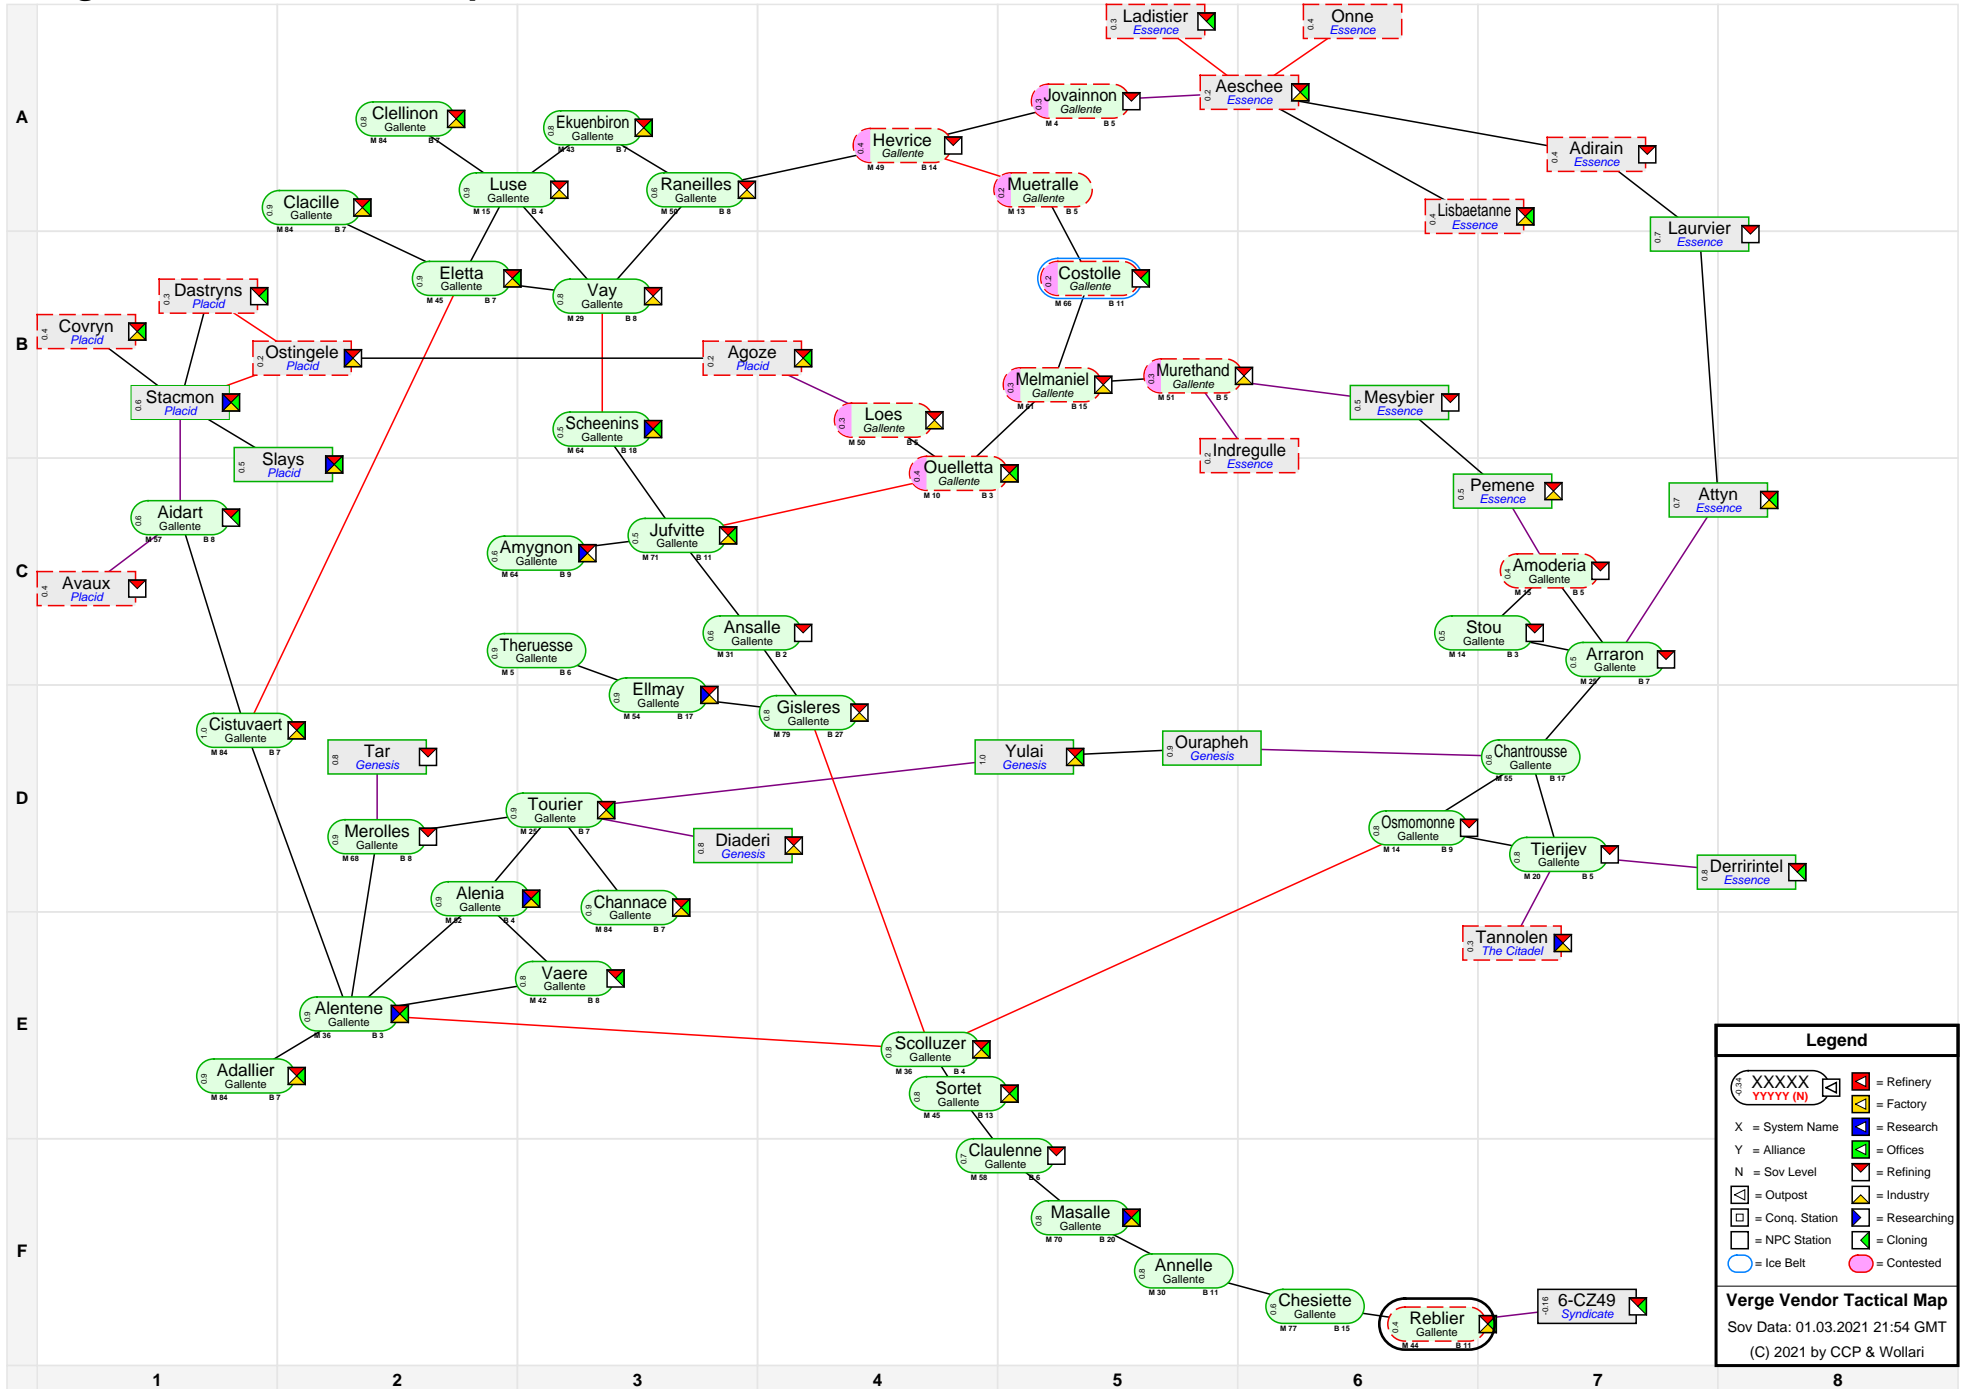

Verge Vendor Tactical Map

Legend

- XXXXX
YYYY (N) [Symbol] = Refinery
- [Symbol] = Factory
- [Symbol] = Research
- X = System Name
- Y = Alliance
- N = Sov Level
- [Symbol] = Offices
- [Symbol] = Refining
- [Symbol] = Industry
- [Symbol] = Outpost
- [Symbol] = Conq. Station
- [Symbol] = Researching
- [Symbol] = NPC Station
- [Symbol] = Cloning
- [Symbol] = Ice Belt
- [Symbol] = Contested

Verge Vendor Tactical Map
 Sov Data: 01.03.2021 21:54 GMT
 (C) 2021 by CCP & Wollari