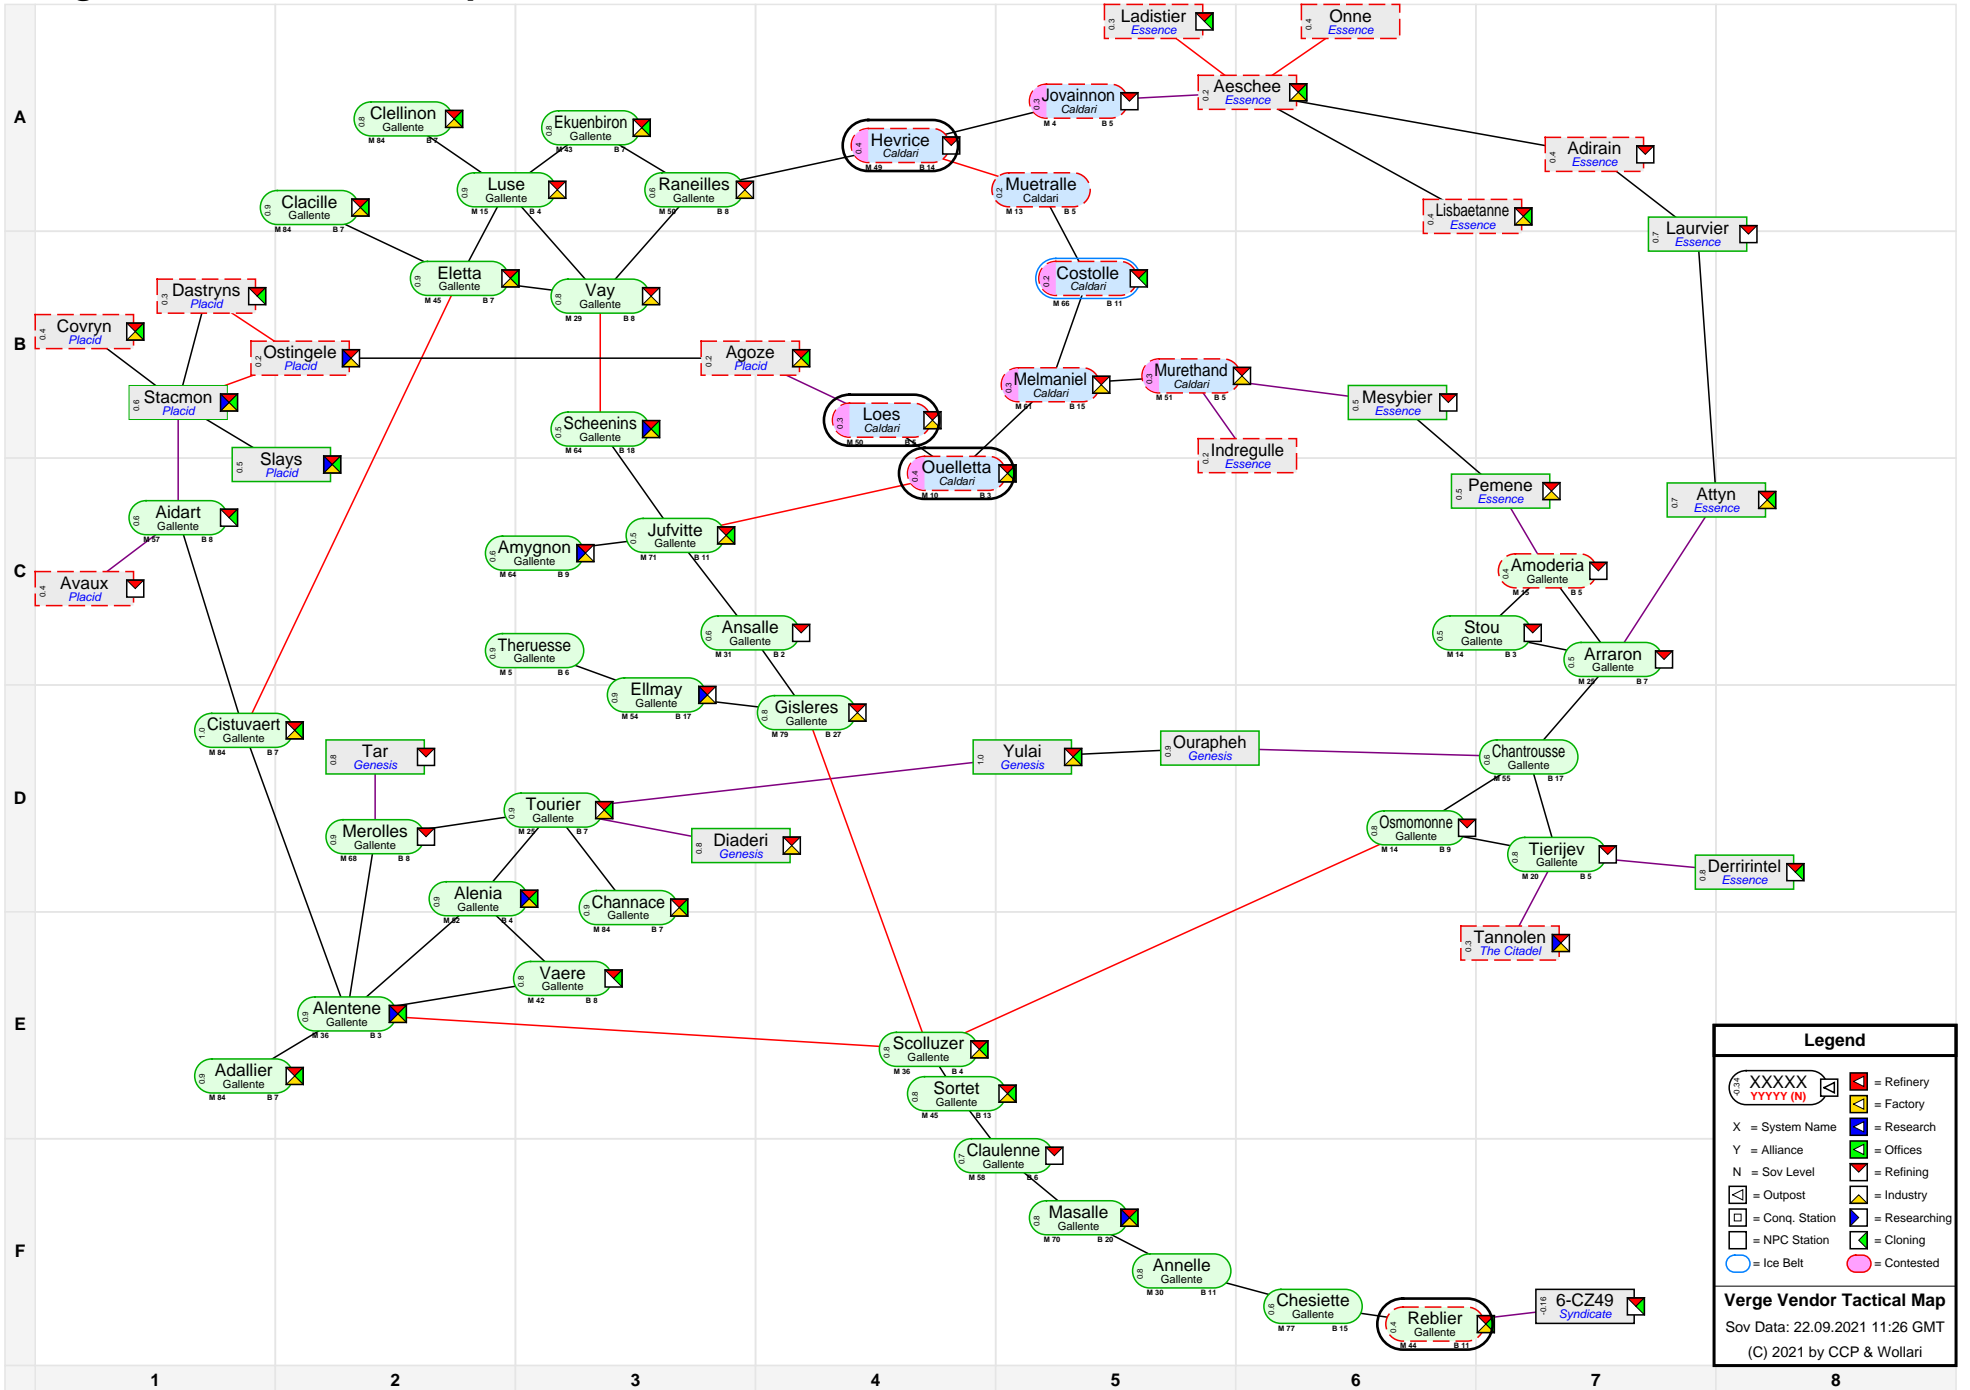

Verge Vendor Tactical Map

Legend

- XXXXX (Refinery icon) = Refinery
- YYYYY (Factory icon) = Factory
- X (Research icon) = Research
- Y (Offices icon) = Offices
- N (Refining icon) = Refining
- Outpost icon = Outpost
- Conq. Station icon = Conq. Station
- NPC Station icon = NPC Station
- Ice Belt icon = Ice Belt
- Contested icon = Contested

Verge Vendor Tactical Map
 Sov Data: 22.09.2021 11:26 GMT
 (C) 2021 by CCP & Wollari