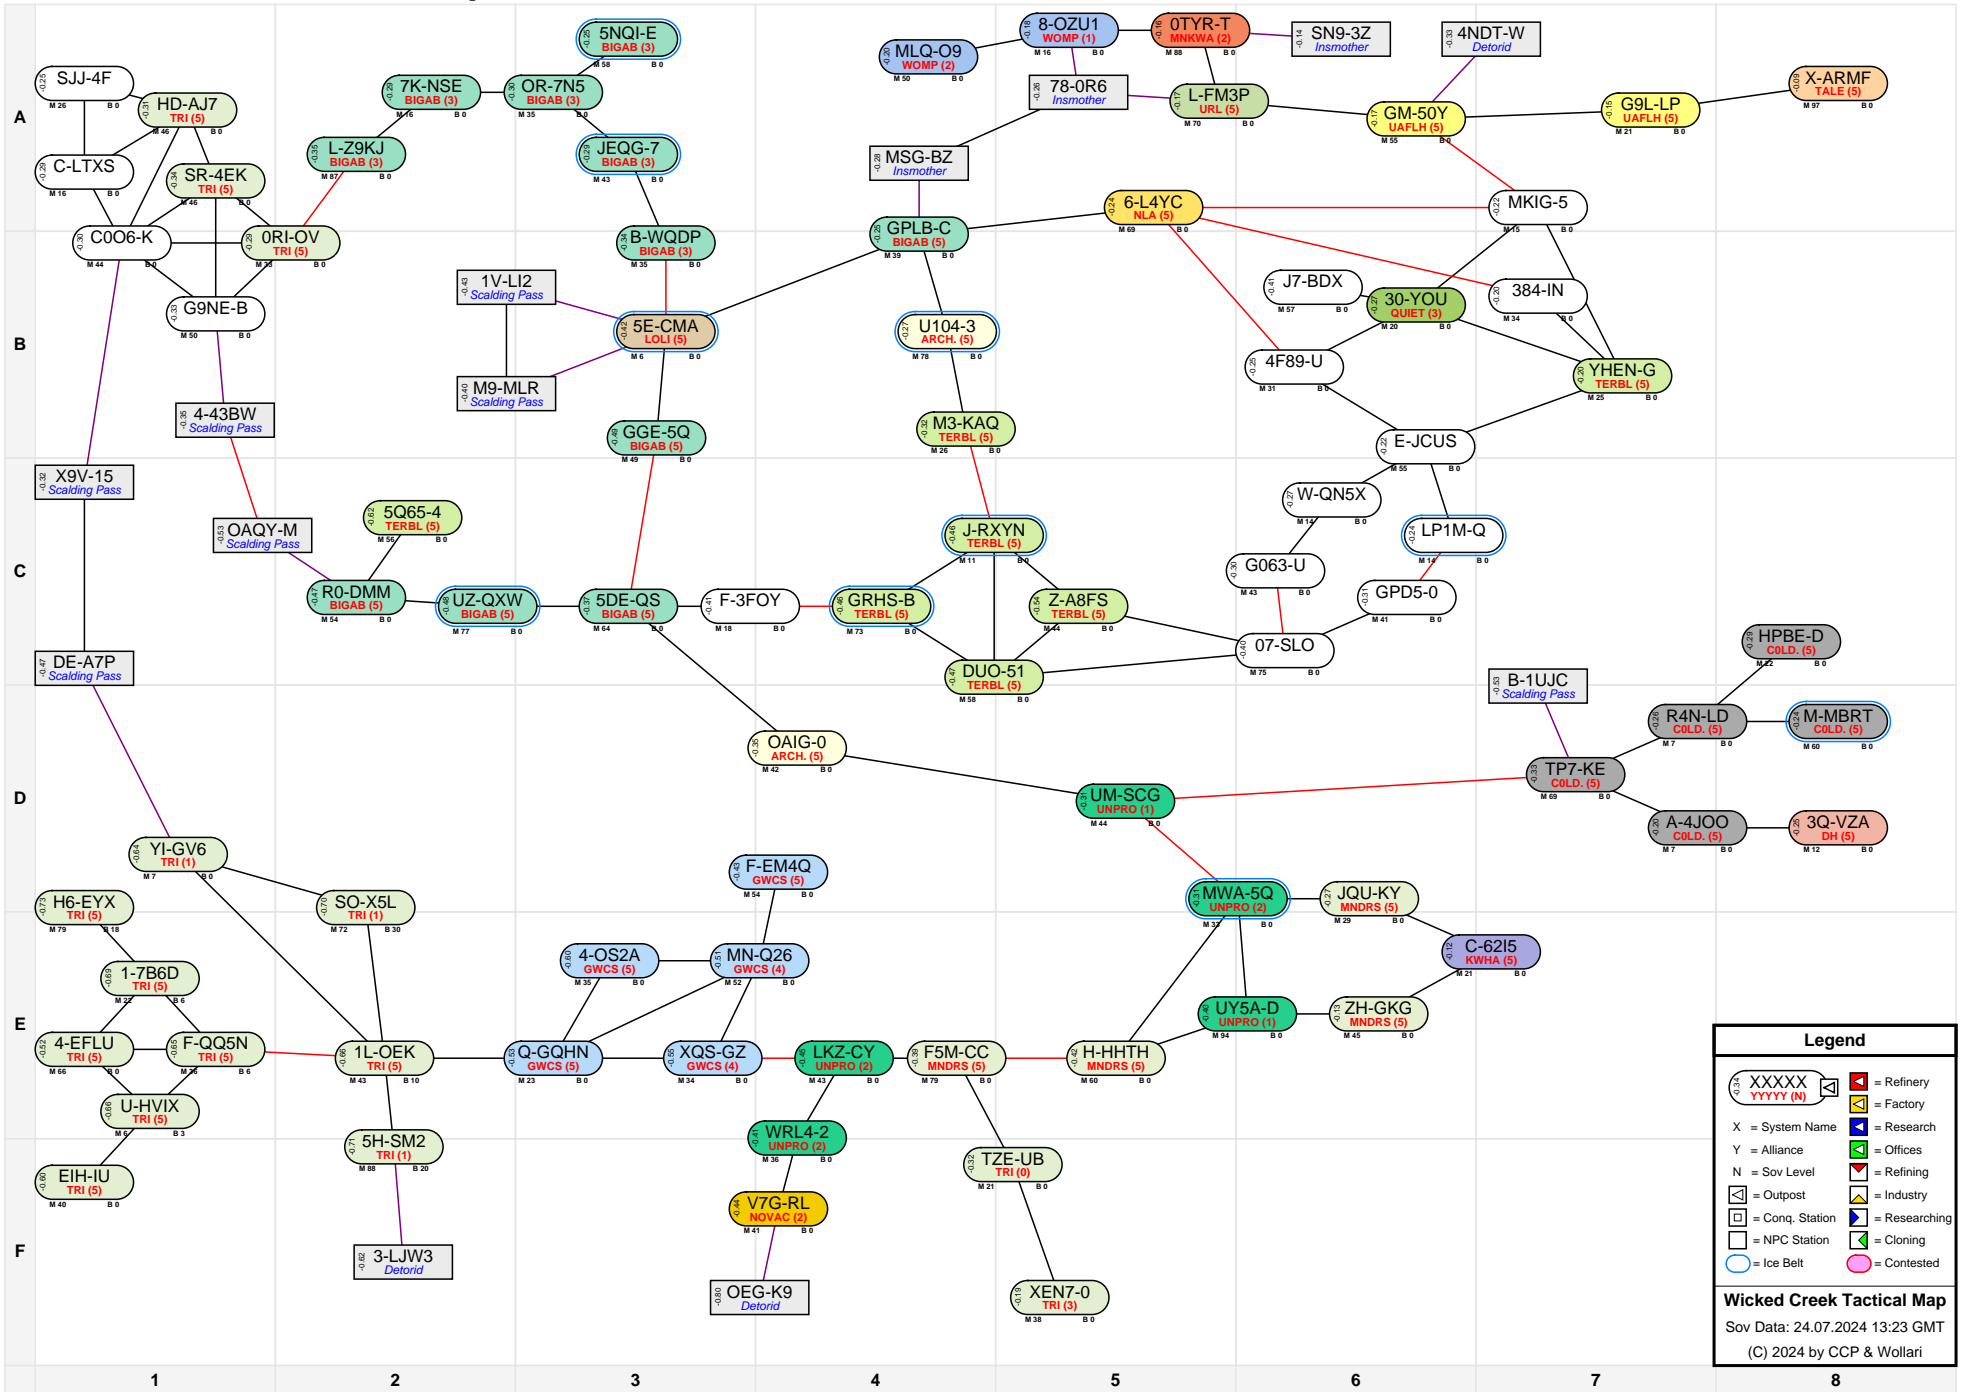

Wicked Creek Tactical Map

Legend

- XXXXXX YYYYY (N) [Symbol] = Refinery
- X [Symbol] = Factory
- X [Symbol] = Research
- Y [Symbol] = Offices
- N [Symbol] = Sov Level
- N [Symbol] = Refining
- [Symbol] = Outpost
- [Symbol] = Industry
- [Symbol] = Conq. Station
- [Symbol] = Researching
- [Symbol] = NPC Station
- [Symbol] = Cloning
- [Symbol] = Ice Belt
- [Symbol] = Contested

Wicked Creek Tactical Map
 Sov Data: 24.07.2024 13:23 GMT
 (C) 2024 by CCP & Wollari