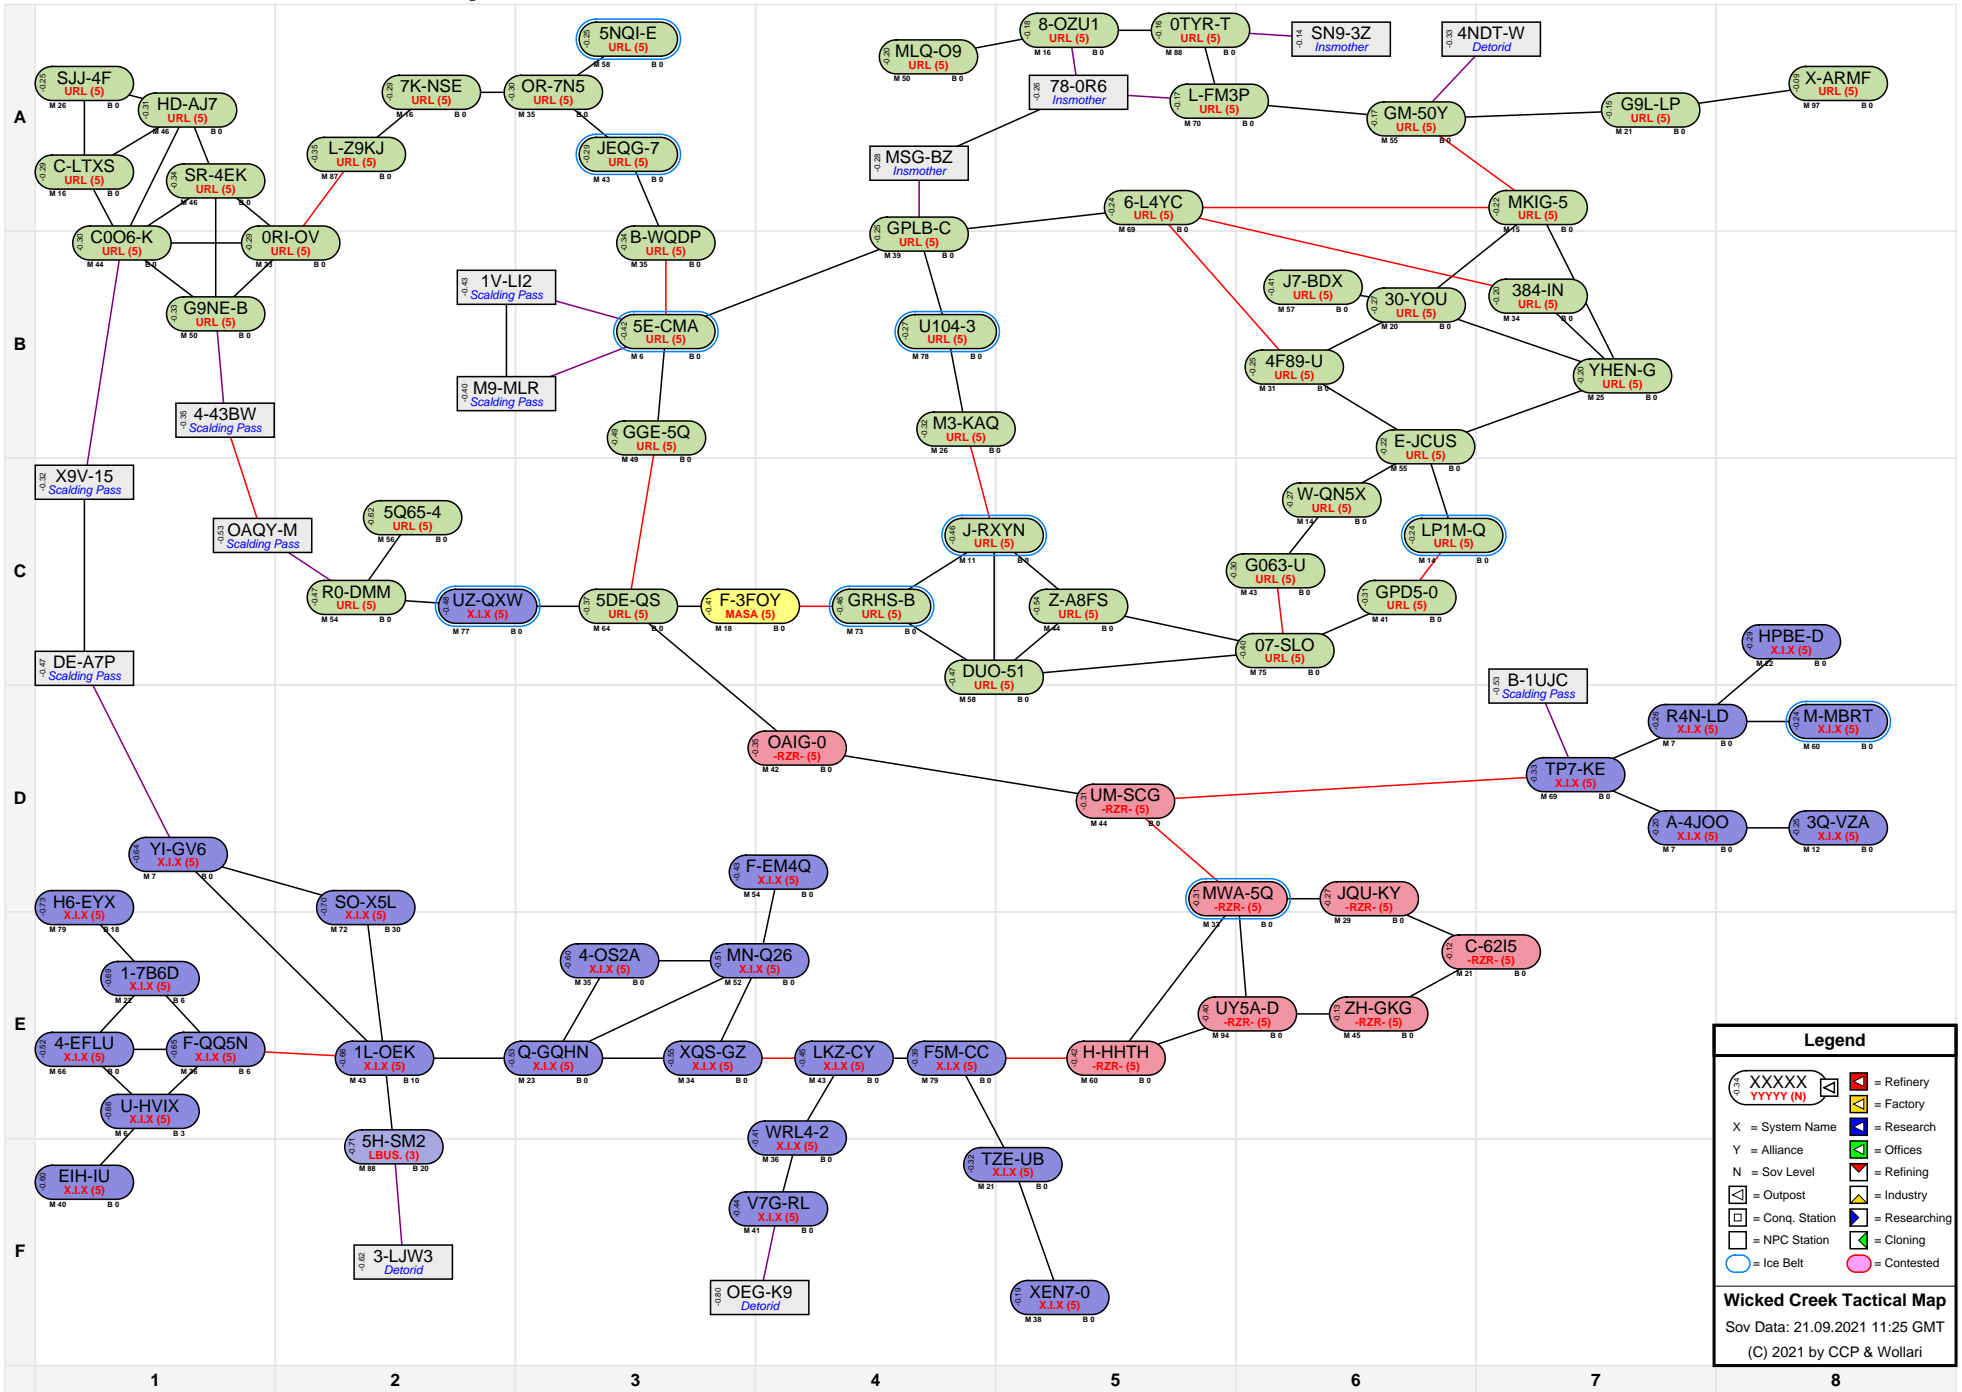

Wicked Creek Tactical Map

Legend

- XXXXX (Y) = Refinery
- XXXXX (M) = Factory
- X = System Name
- Y = Alliance
- N = Sov Level
- [Square with X] = Outpost
- [Square with Y] = Conq. Station
- [Square with N] = NPC Station
- [Blue Circle] = Ice Belt
- [Pink Circle] = Contested
- [Green Square] = Research
- [Blue Square] = Offices
- [Red Square] = Refining
- [Yellow Square] = Industry
- [White Square] = Researching
- [Green Square] = Cloning

Wicked Creek Tactical Map
 Sov Data: 21.09.2021 11:25 GMT
 (C) 2021 by CCP & Wollari