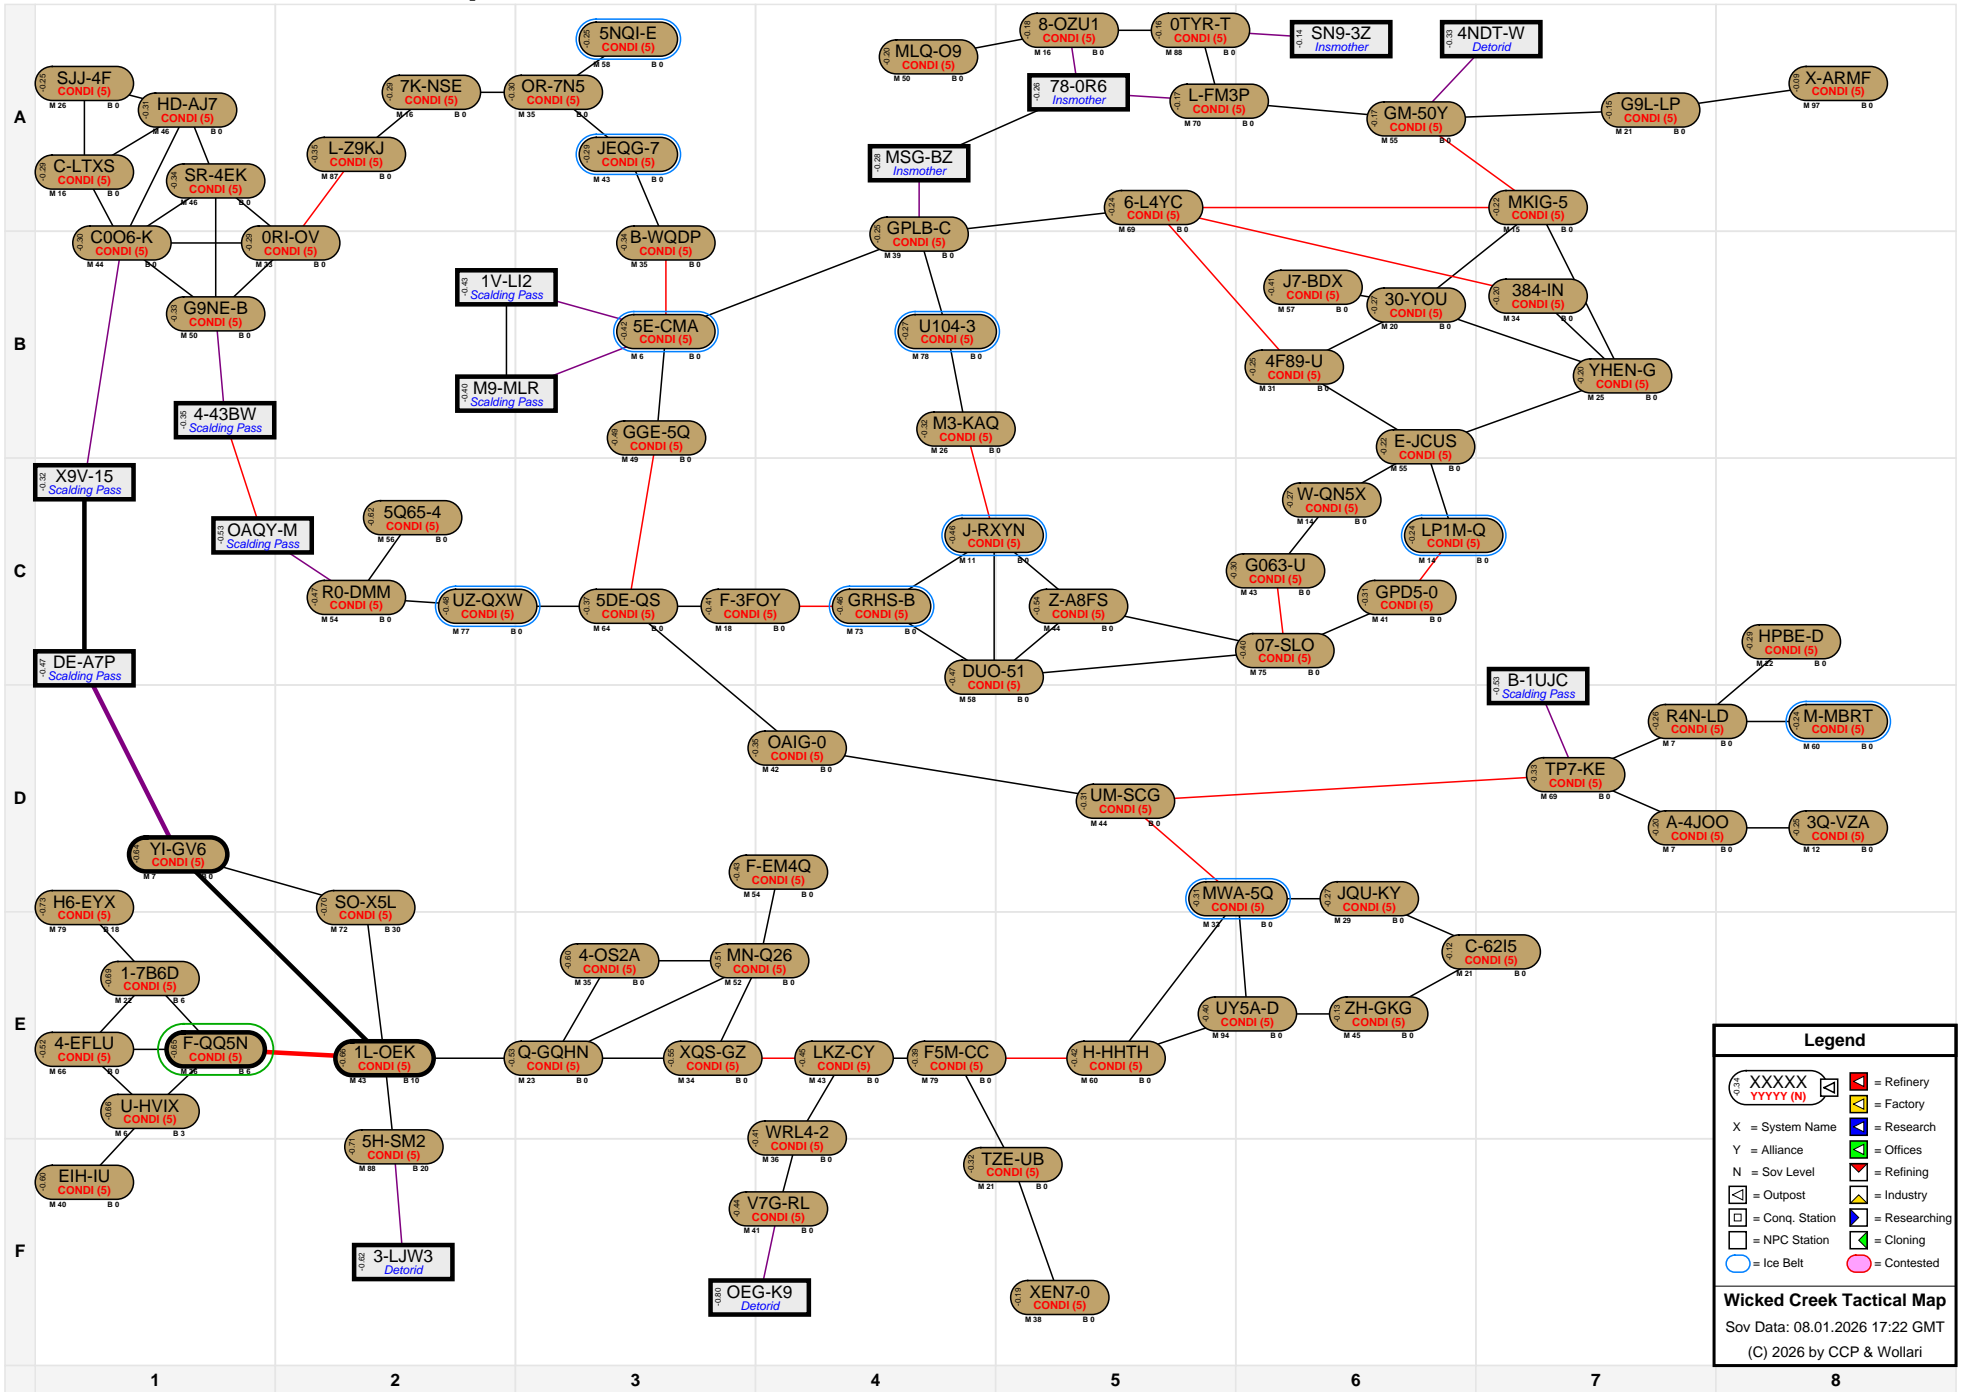

Wicked Creek Tactical Map

Legend

- XXXXX (Refinery icon) = Refinery
- YYYYY (Factory icon) = Factory
- X = System Name
- Y = Alliance
- N = Sov Level
- [Box with X] = Outpost
- [Box with Y] = Conq. Station
- [Box with N] = NPC Station
- [Blue circle] = Ice Belt
- [Red square] = Research
- [Green square] = Offices
- [Purple square] = Refining
- [Orange square] = Industry
- [Light blue square] = Researching
- [Light green square] = Cloning
- [Pink square] = Contested

Wicked Creek Tactical Map
 Sov Data: 08.01.2026 17:22 GMT
 (C) 2026 by CCP & Wollari