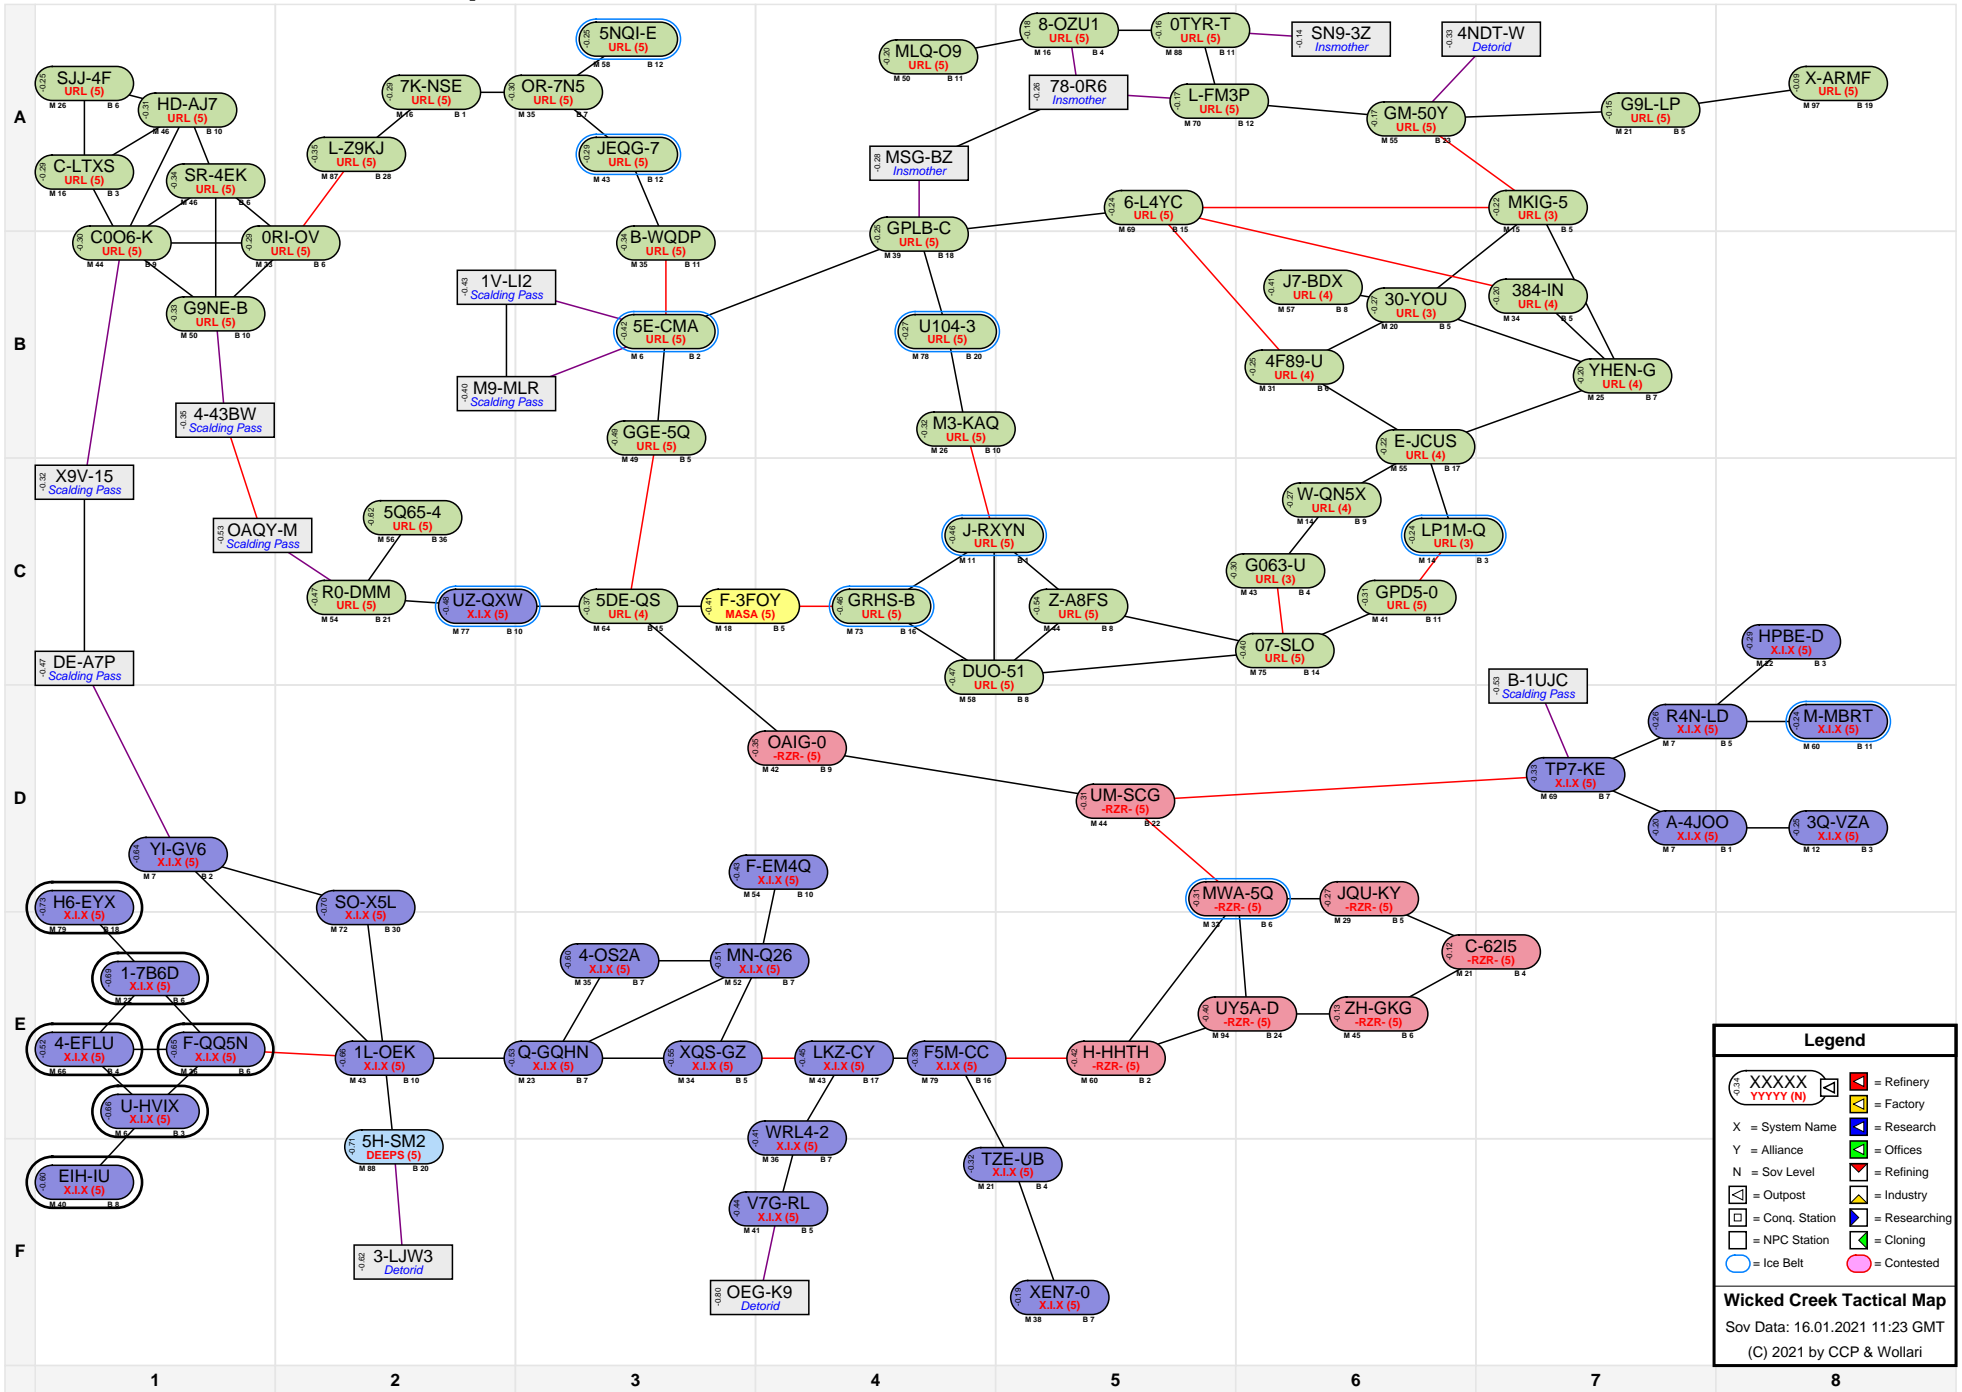

Wicked Creek Tactical Map

Legend

- XXXXXX (M) = Refinery
- YYYYY (N) = Factory
- X = System Name
- Y = Alliance
- N = Sov Level
- [Square] = Outpost
- [Circle] = Conq. Station
- [Triangle] = NPC Station
- [Blue Circle] = Ice Belt
- [Pink Circle] = Contested
- [Green Square] = Research
- [Blue Square] = Offices
- [Red Square] = Refining
- [Orange Square] = Industry
- [Pink Square] = Researching
- [Light Blue Square] = Cloning

Wicked Creek Tactical Map
 Sov Data: 16.01.2021 11:23 GMT
 (C) 2021 by CCP & Wollari