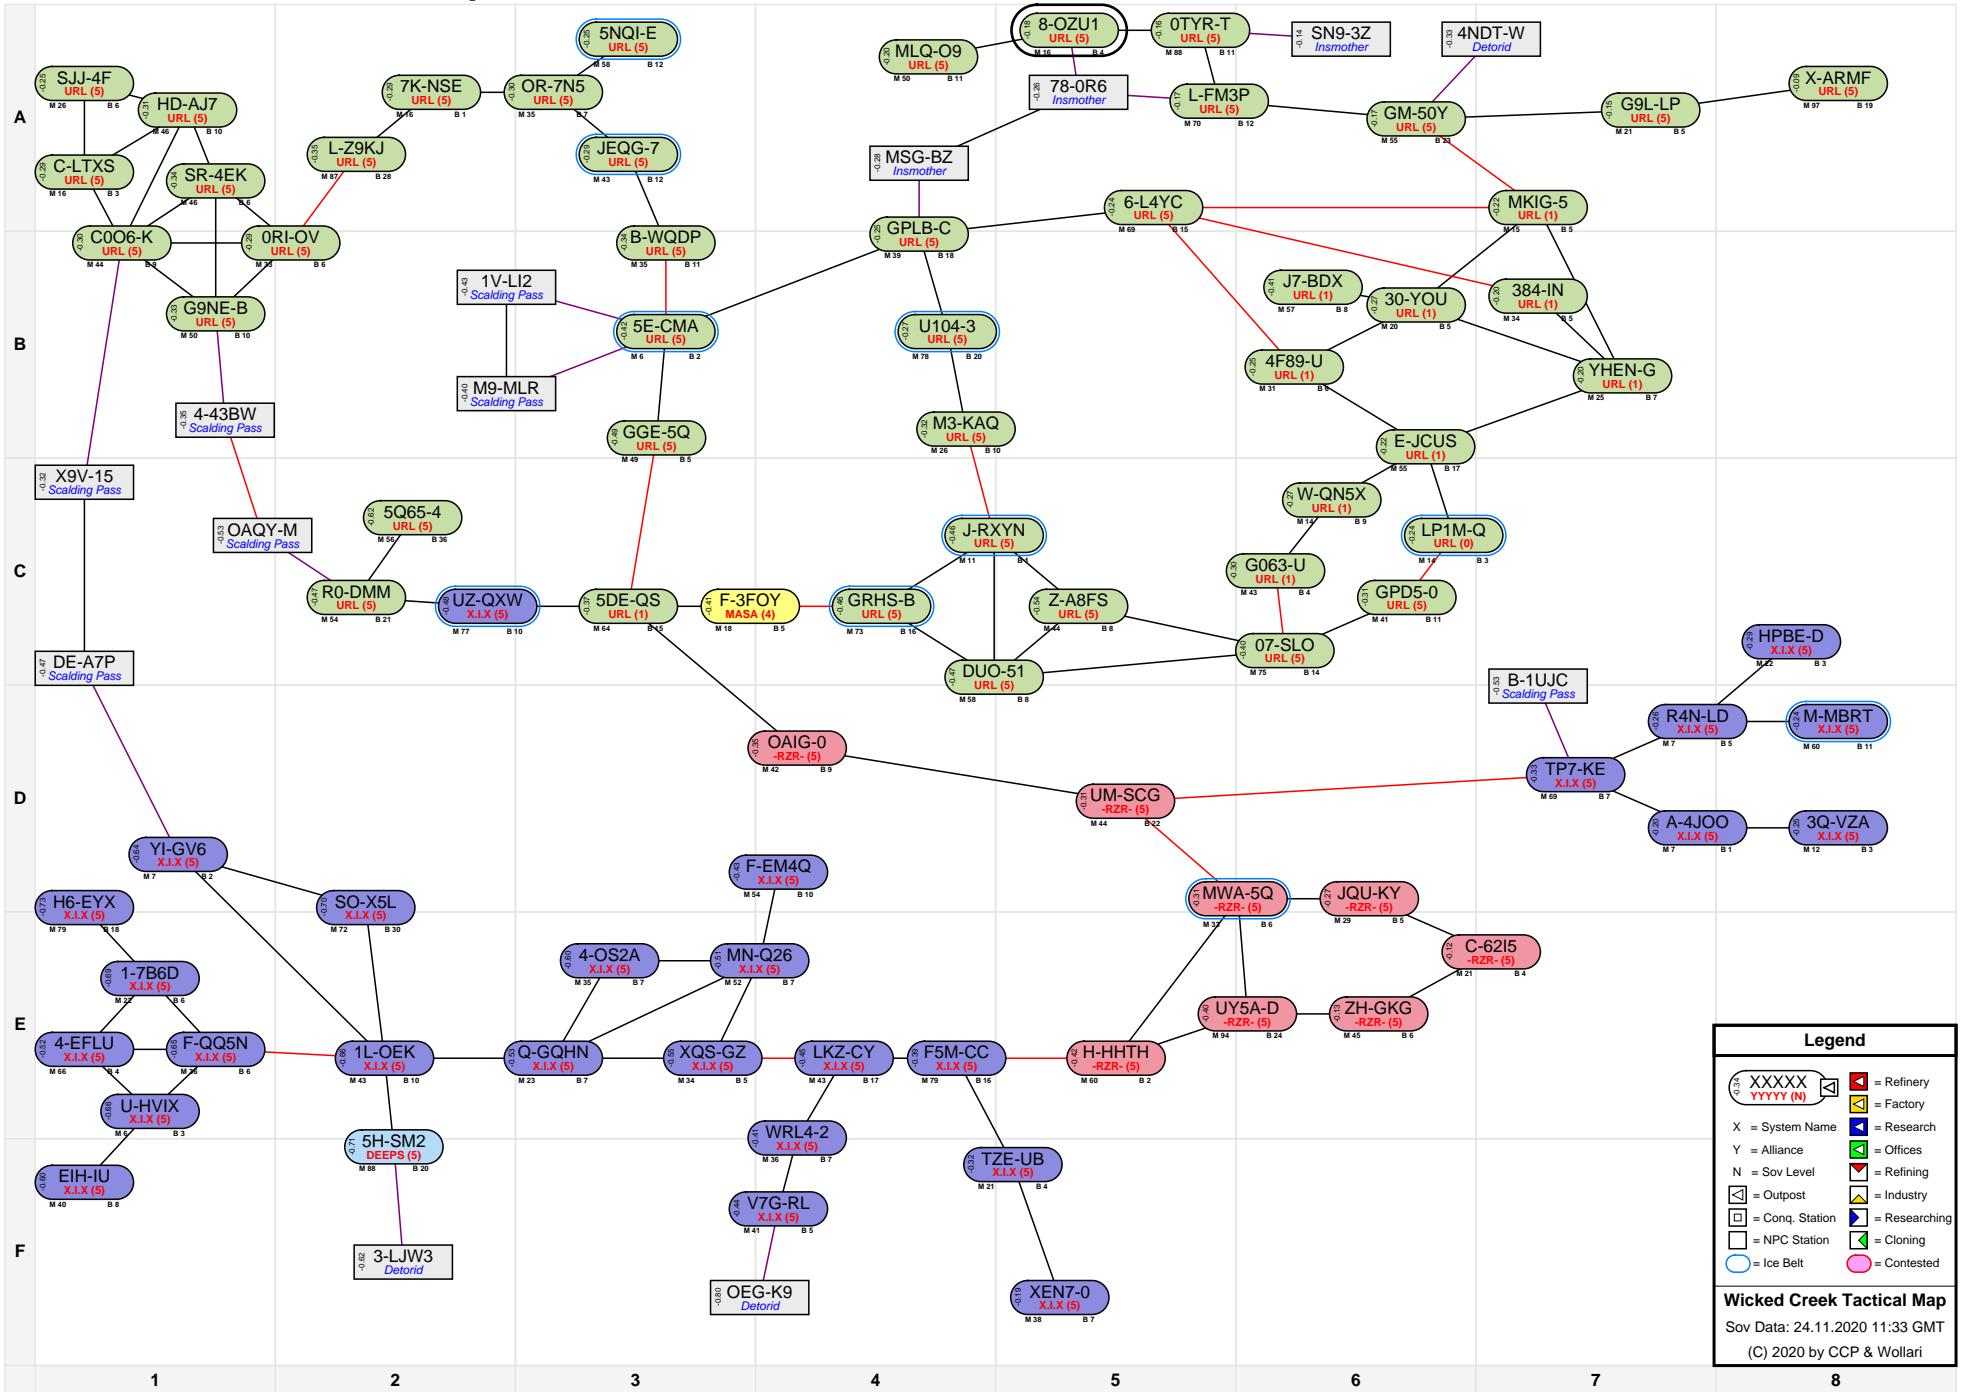

Wicked Creek Tactical Map

Legend

- XXXXX (M) = Refinery
- YYYYY (N) = Factory
- X = System Name
- Y = Alliance
- N = Sov Level
- [Square with X] = Outpost
- [Square with Y] = Conq. Station
- [Square with N] = NPC Station
- [Blue Circle] = Ice Belt
- [Pink Circle] = Contested
- [Green Square] = Research
- [Blue Square] = Offices
- [Red Square] = Refining
- [Yellow Square] = Industry
- [White Square] = Researching
- [Green Square] = Cloning

Wicked Creek Tactical Map
 Sov Data: 24.11.2020 11:33 GMT
 (C) 2020 by CCP & Wollari