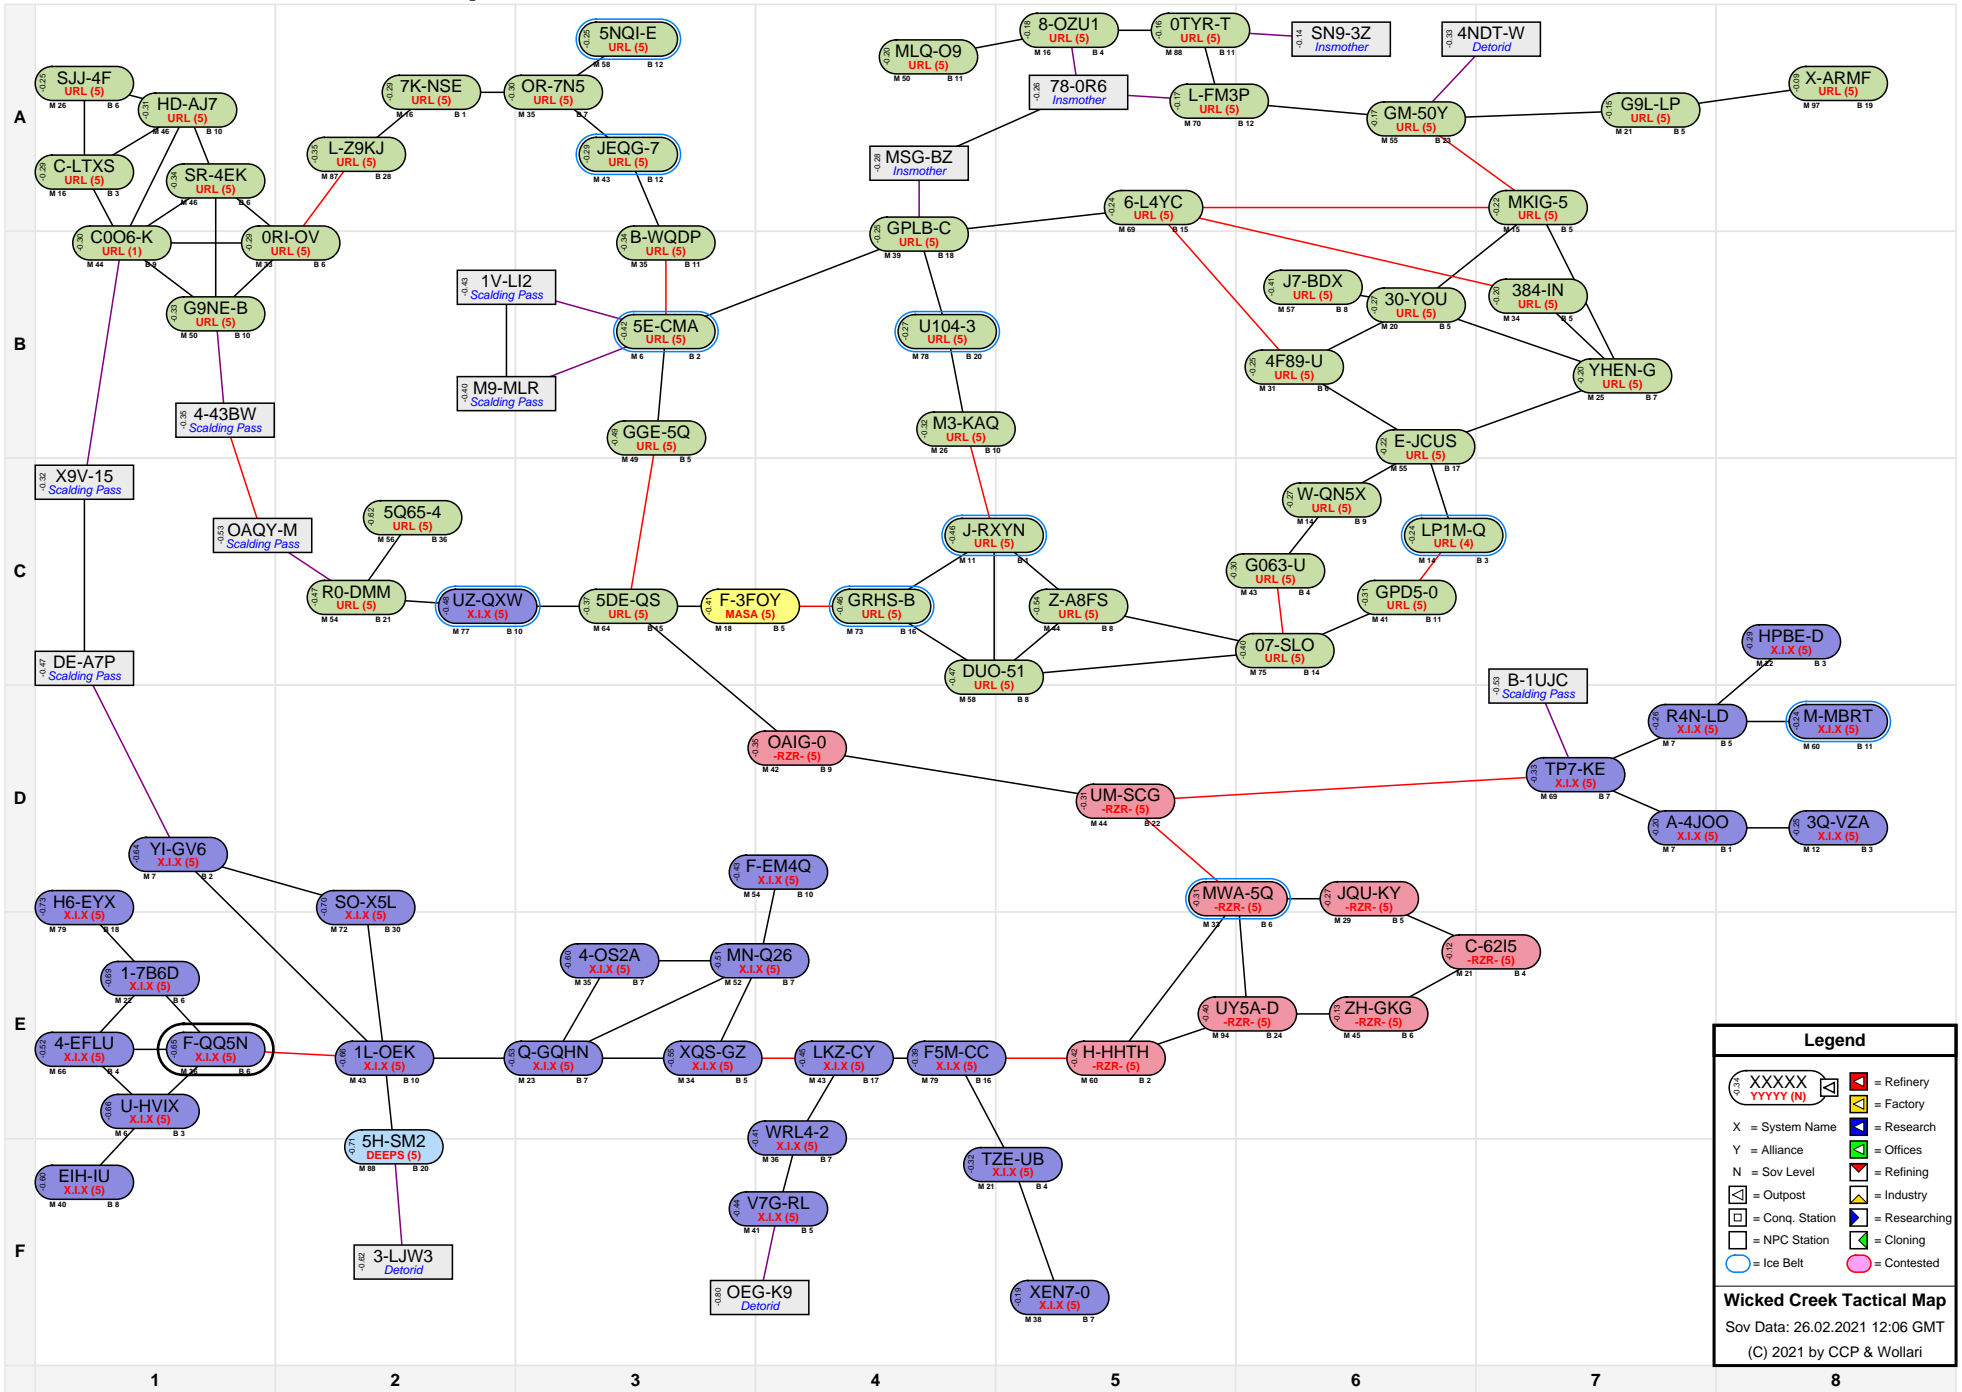

Wicked Creek Tactical Map

Legend

- XXXXXX (with red square) = Refinery
- YYYYY (with yellow square) = Factory
- X = System Name
- Y = Alliance
- N = Sov Level
- [Square with X] = Outpost
- [Square with Y] = Conq. Station
- [Square with N] = NPC Station
- [Blue circle] = Ice Belt
- [Pink circle] = Contested
- [Green square] = Research
- [Blue square] = Offices
- [Red square] = Refining
- [Yellow square] = Industry
- [White square] = Researching
- [Green square] = Cloning

Wicked Creek Tactical Map
 Sov Data: 26.02.2021 12:06 GMT
 (C) 2021 by CCP & Wollari