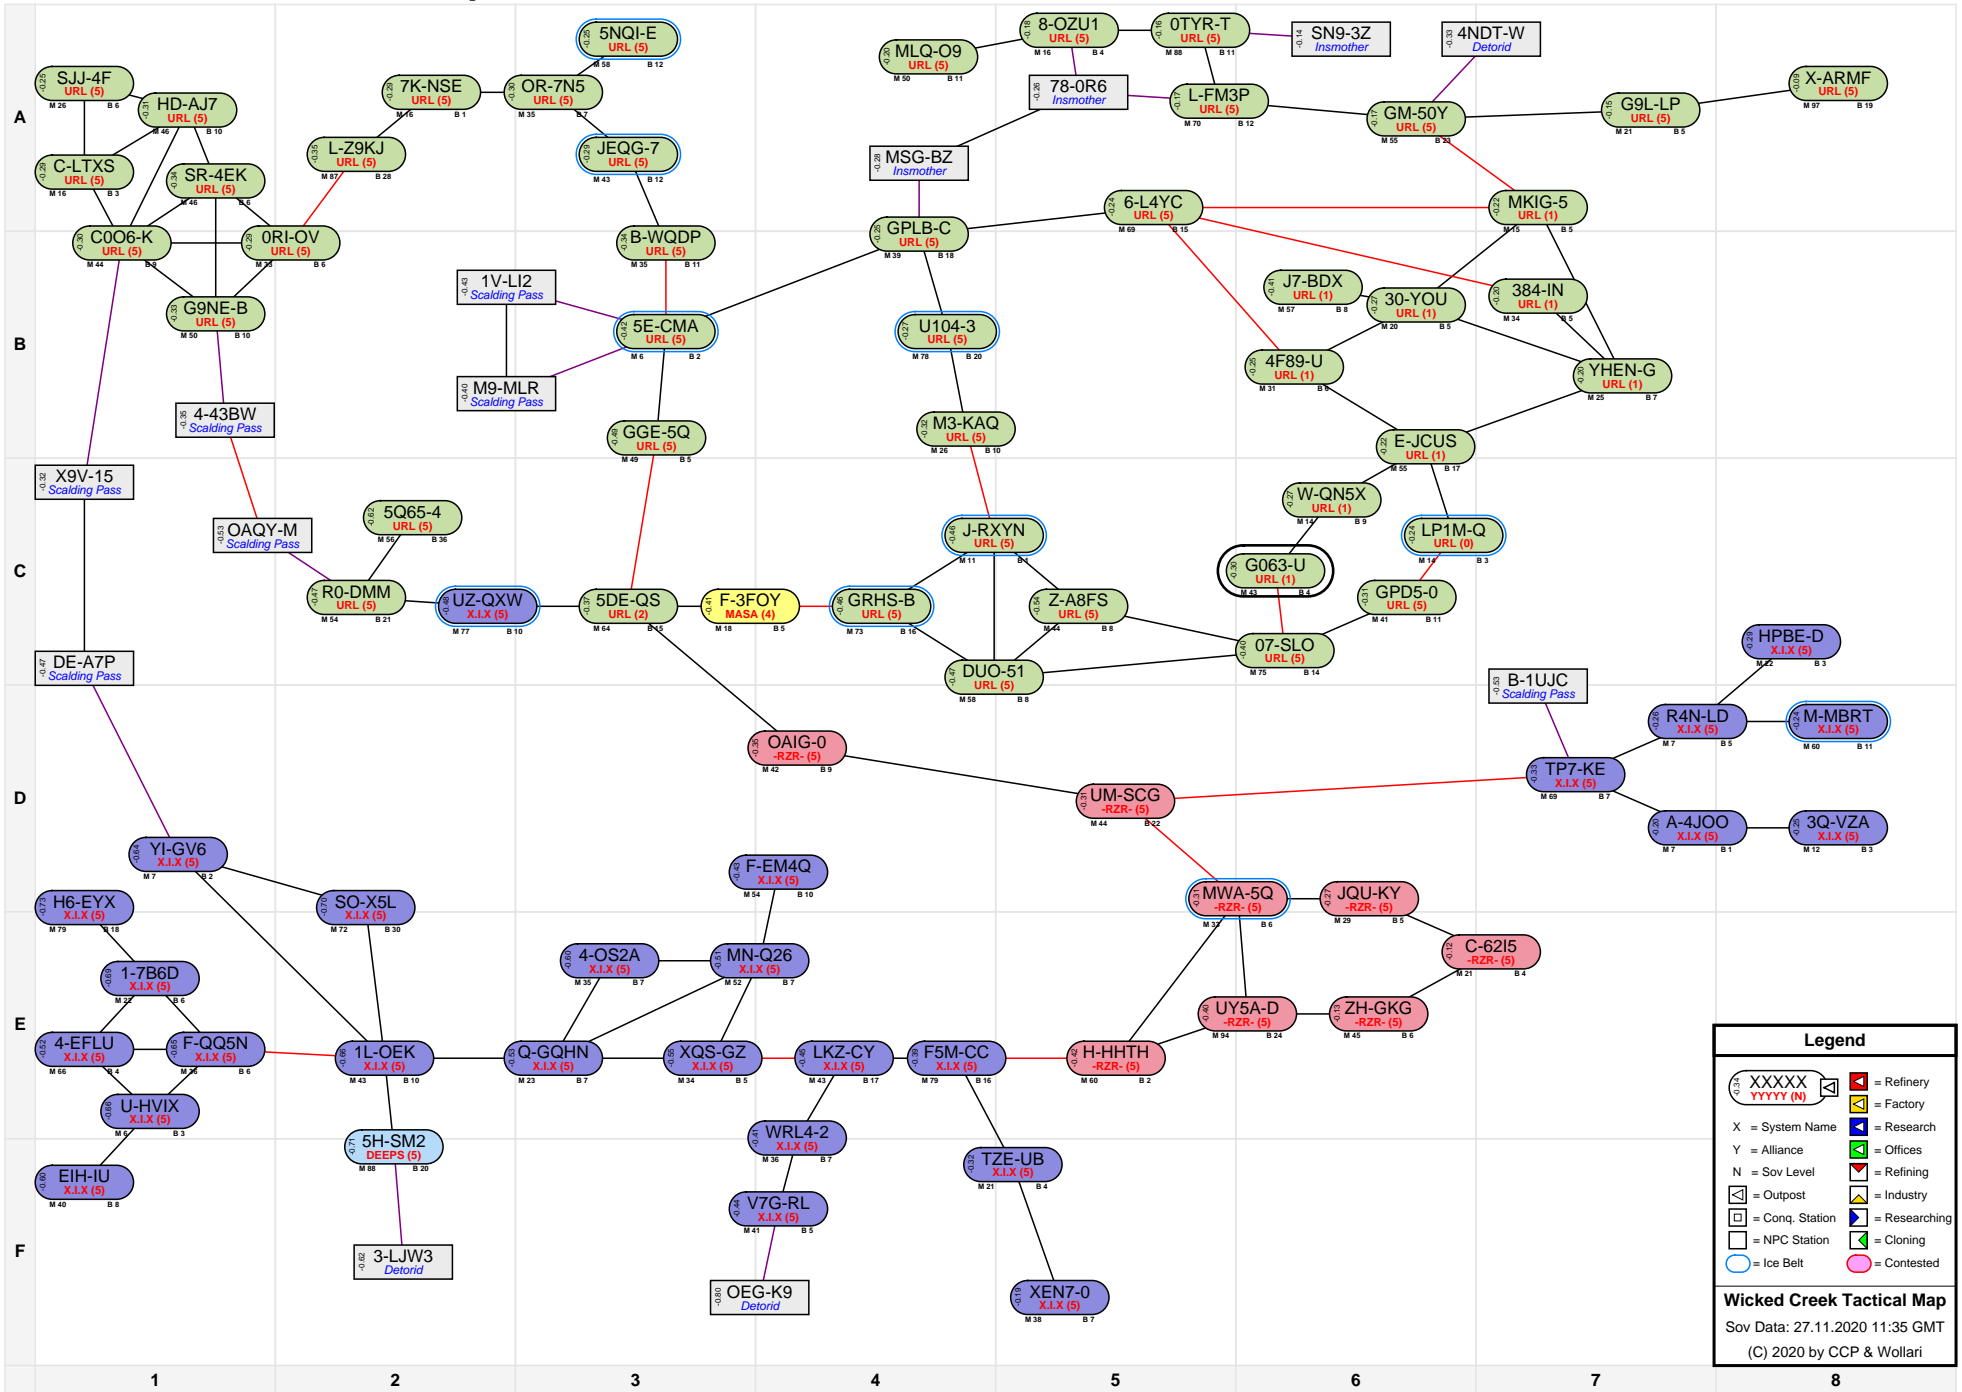

# Wicked Creek Tactical Map

**Legend**

- XXXXX (M) = Refinery
- YYYYY (N) = Factory
- X = System Name
- Y = Alliance
- N = Sov Level
- [Icon] = Outpost
- [Icon] = Conq. Station
- [Icon] = NPC Station
- [Icon] = Research
- [Icon] = Offices
- [Icon] = Refining
- [Icon] = Industry
- [Icon] = Researching
- [Icon] = Cloning
- [Icon] = Ice Belt
- [Icon] = Contested

**Wicked Creek Tactical Map**  
 Sov Data: 27.11.2020 11:35 GMT  
 (C) 2020 by CCP & Wollari