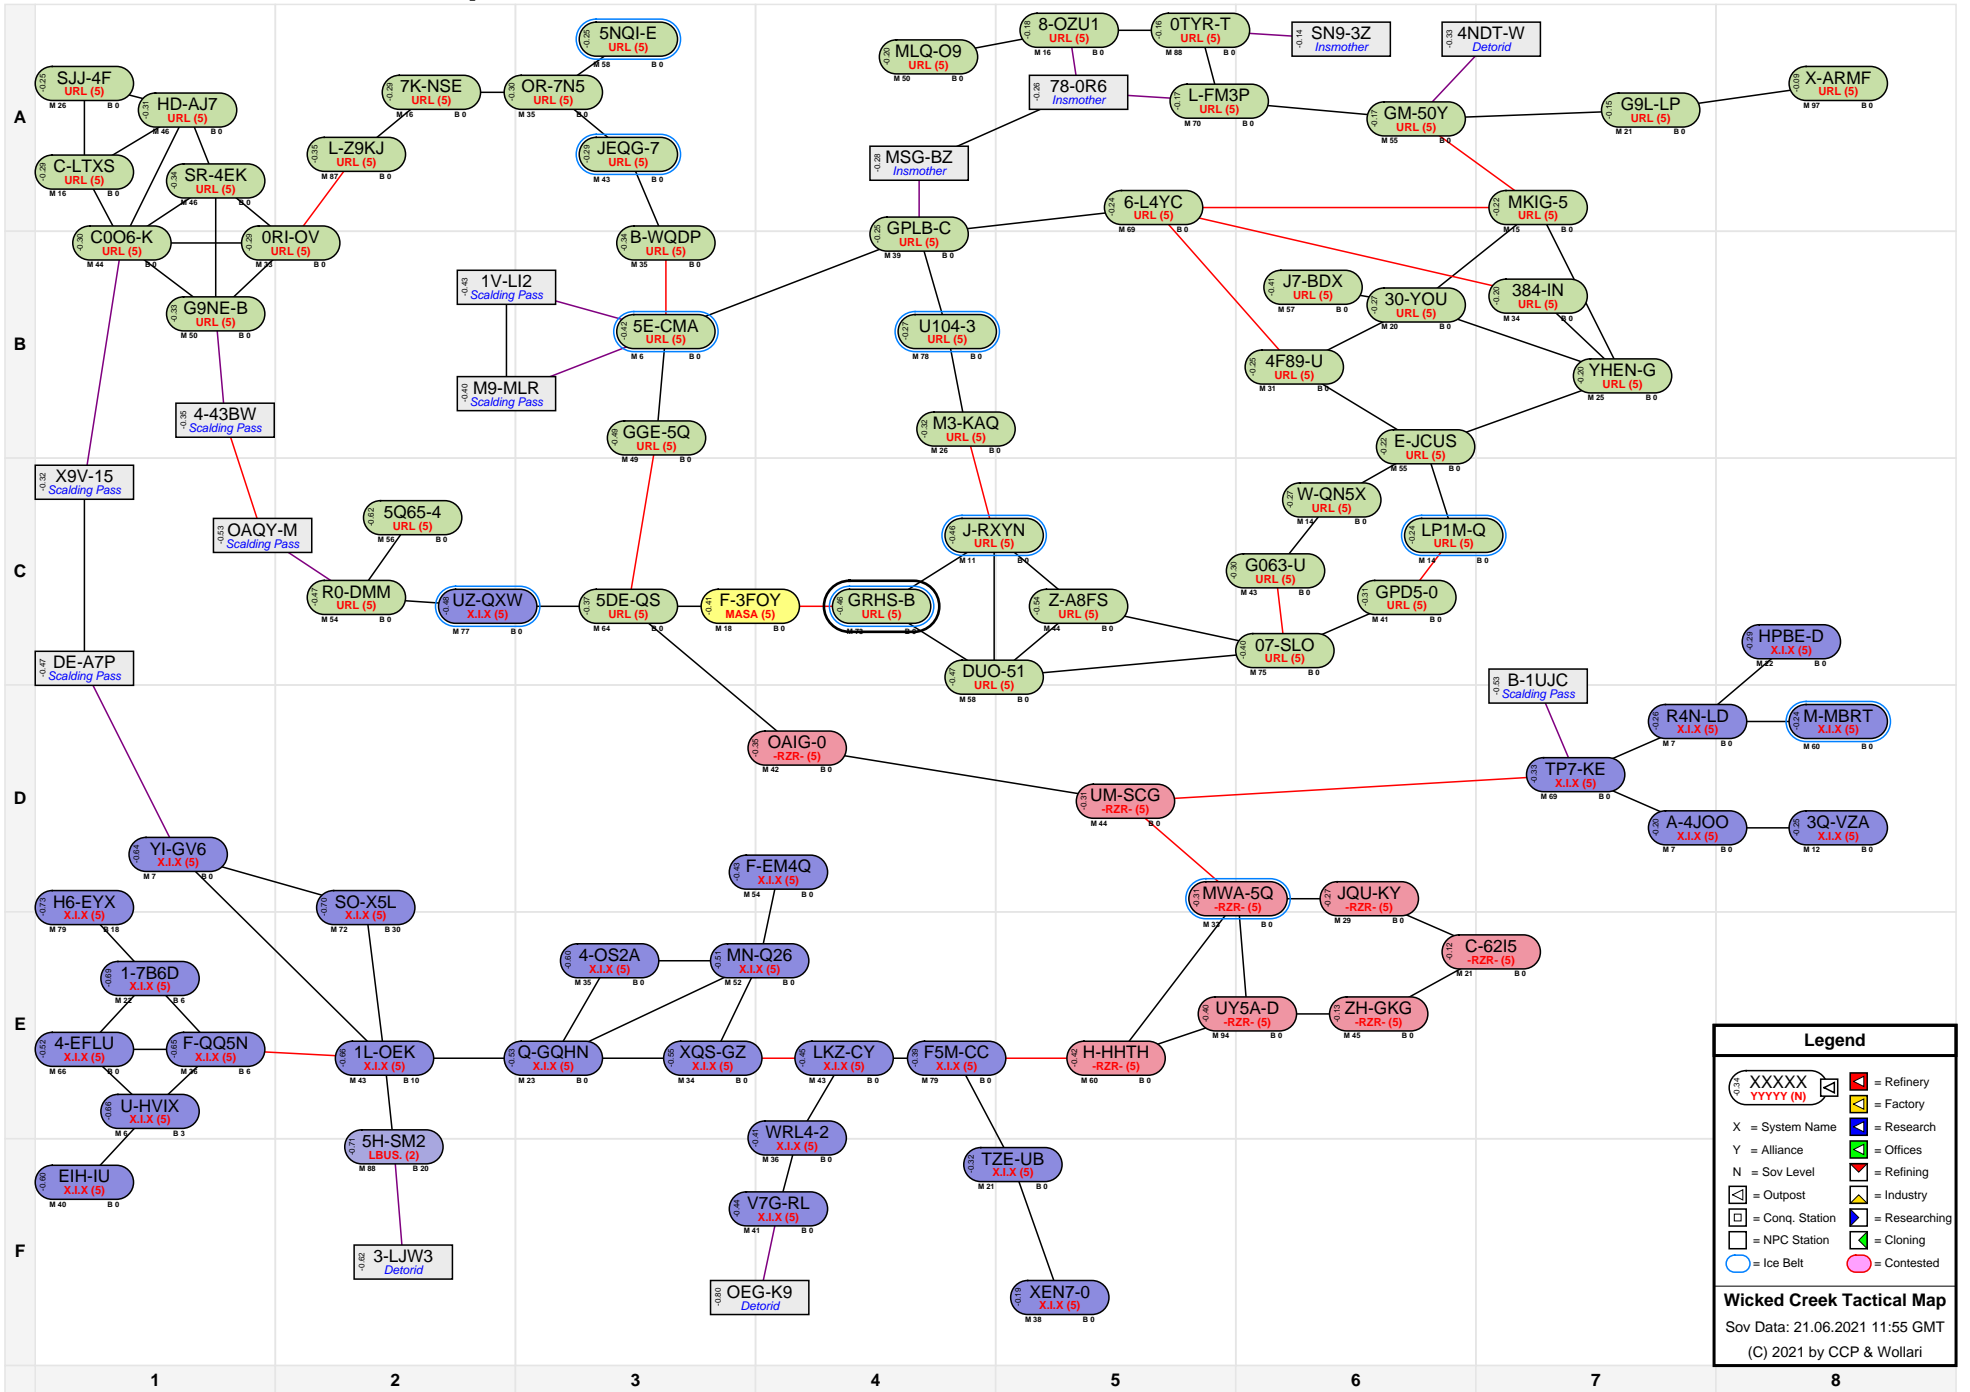

Wicked Creek Tactical Map

Legend

- XXXXX (N) = Refinery
- YYYY (M) = Factory
- X = System Name
- Y = Alliance
- N = Sov Level
- [Icon] = Outpost
- [Icon] = Conq. Station
- [Icon] = NPC Station
- [Icon] = Research
- [Icon] = Refining
- [Icon] = Industry
- [Icon] = Researching
- [Icon] = Cloning
- [Icon] = Contested

Wicked Creek Tactical Map
 Sov Data: 21.06.2021 11:55 GMT
 (C) 2021 by CCP & Wollari