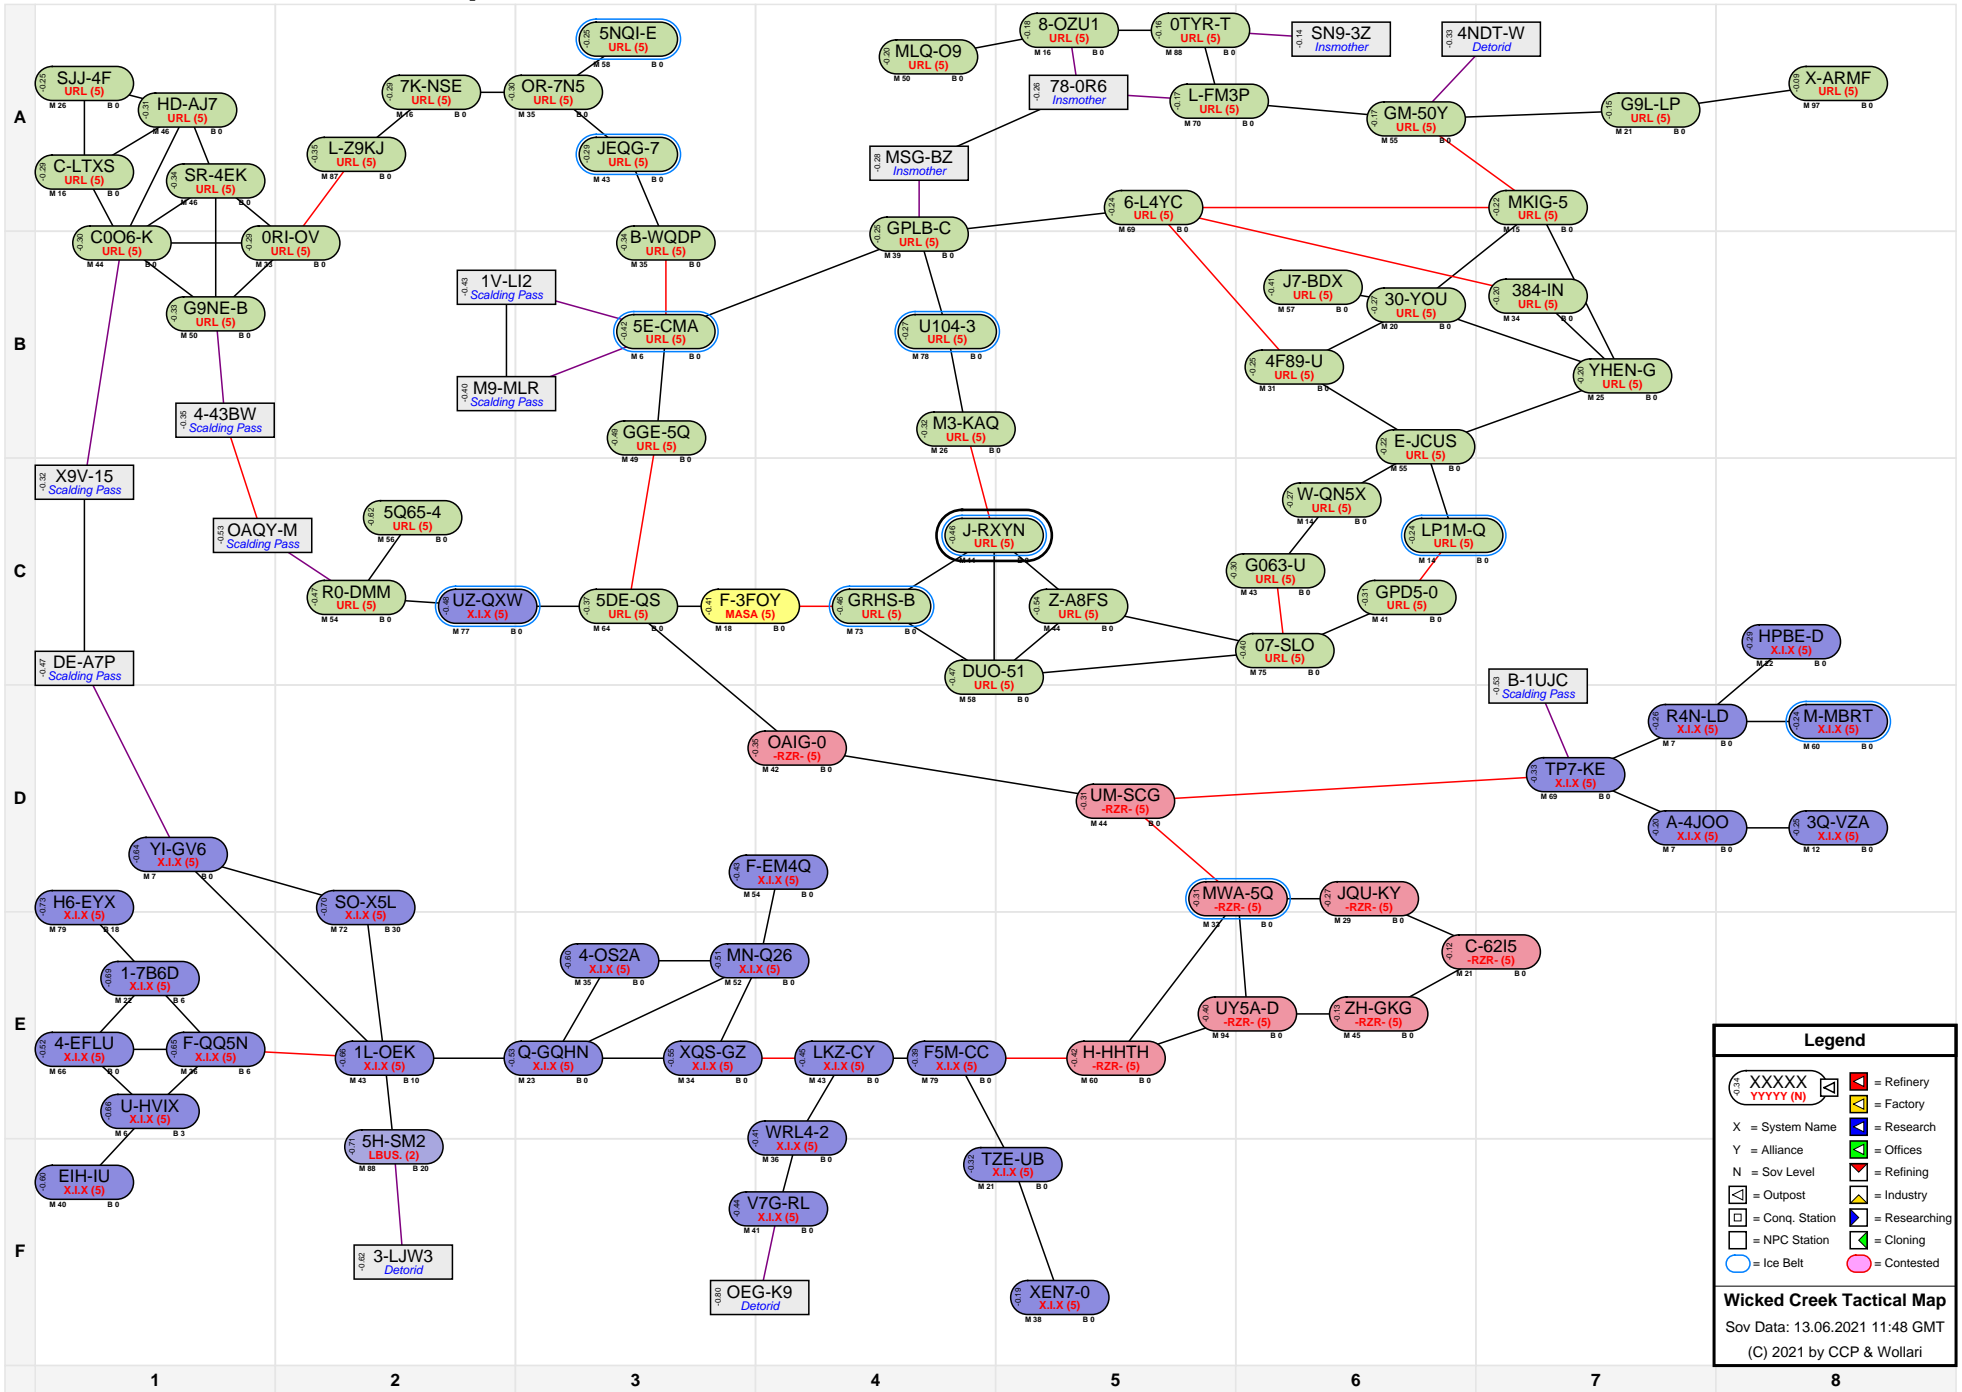

Wicked Creek Tactical Map

Legend

- XXXXX (N) = Refinery
- YYYYY (N) = Factory
- X = System Name
- Y = Alliance
- N = Sov Level
- [Square with X] = Outpost
- [Square with Y] = Conq. Station
- [Square with N] = NPC Station
- [Blue Circle] = Ice Belt
- [Pink Circle] = Contested
- [Green Square] = Research
- [Blue Square] = Offices
- [Red Square] = Refining
- [Yellow Square] = Industry
- [Purple Square] = Researching
- [Green Square] = Cloning

Wicked Creek Tactical Map
 Sov Data: 13.06.2021 11:48 GMT
 (C) 2021 by CCP & Wollari