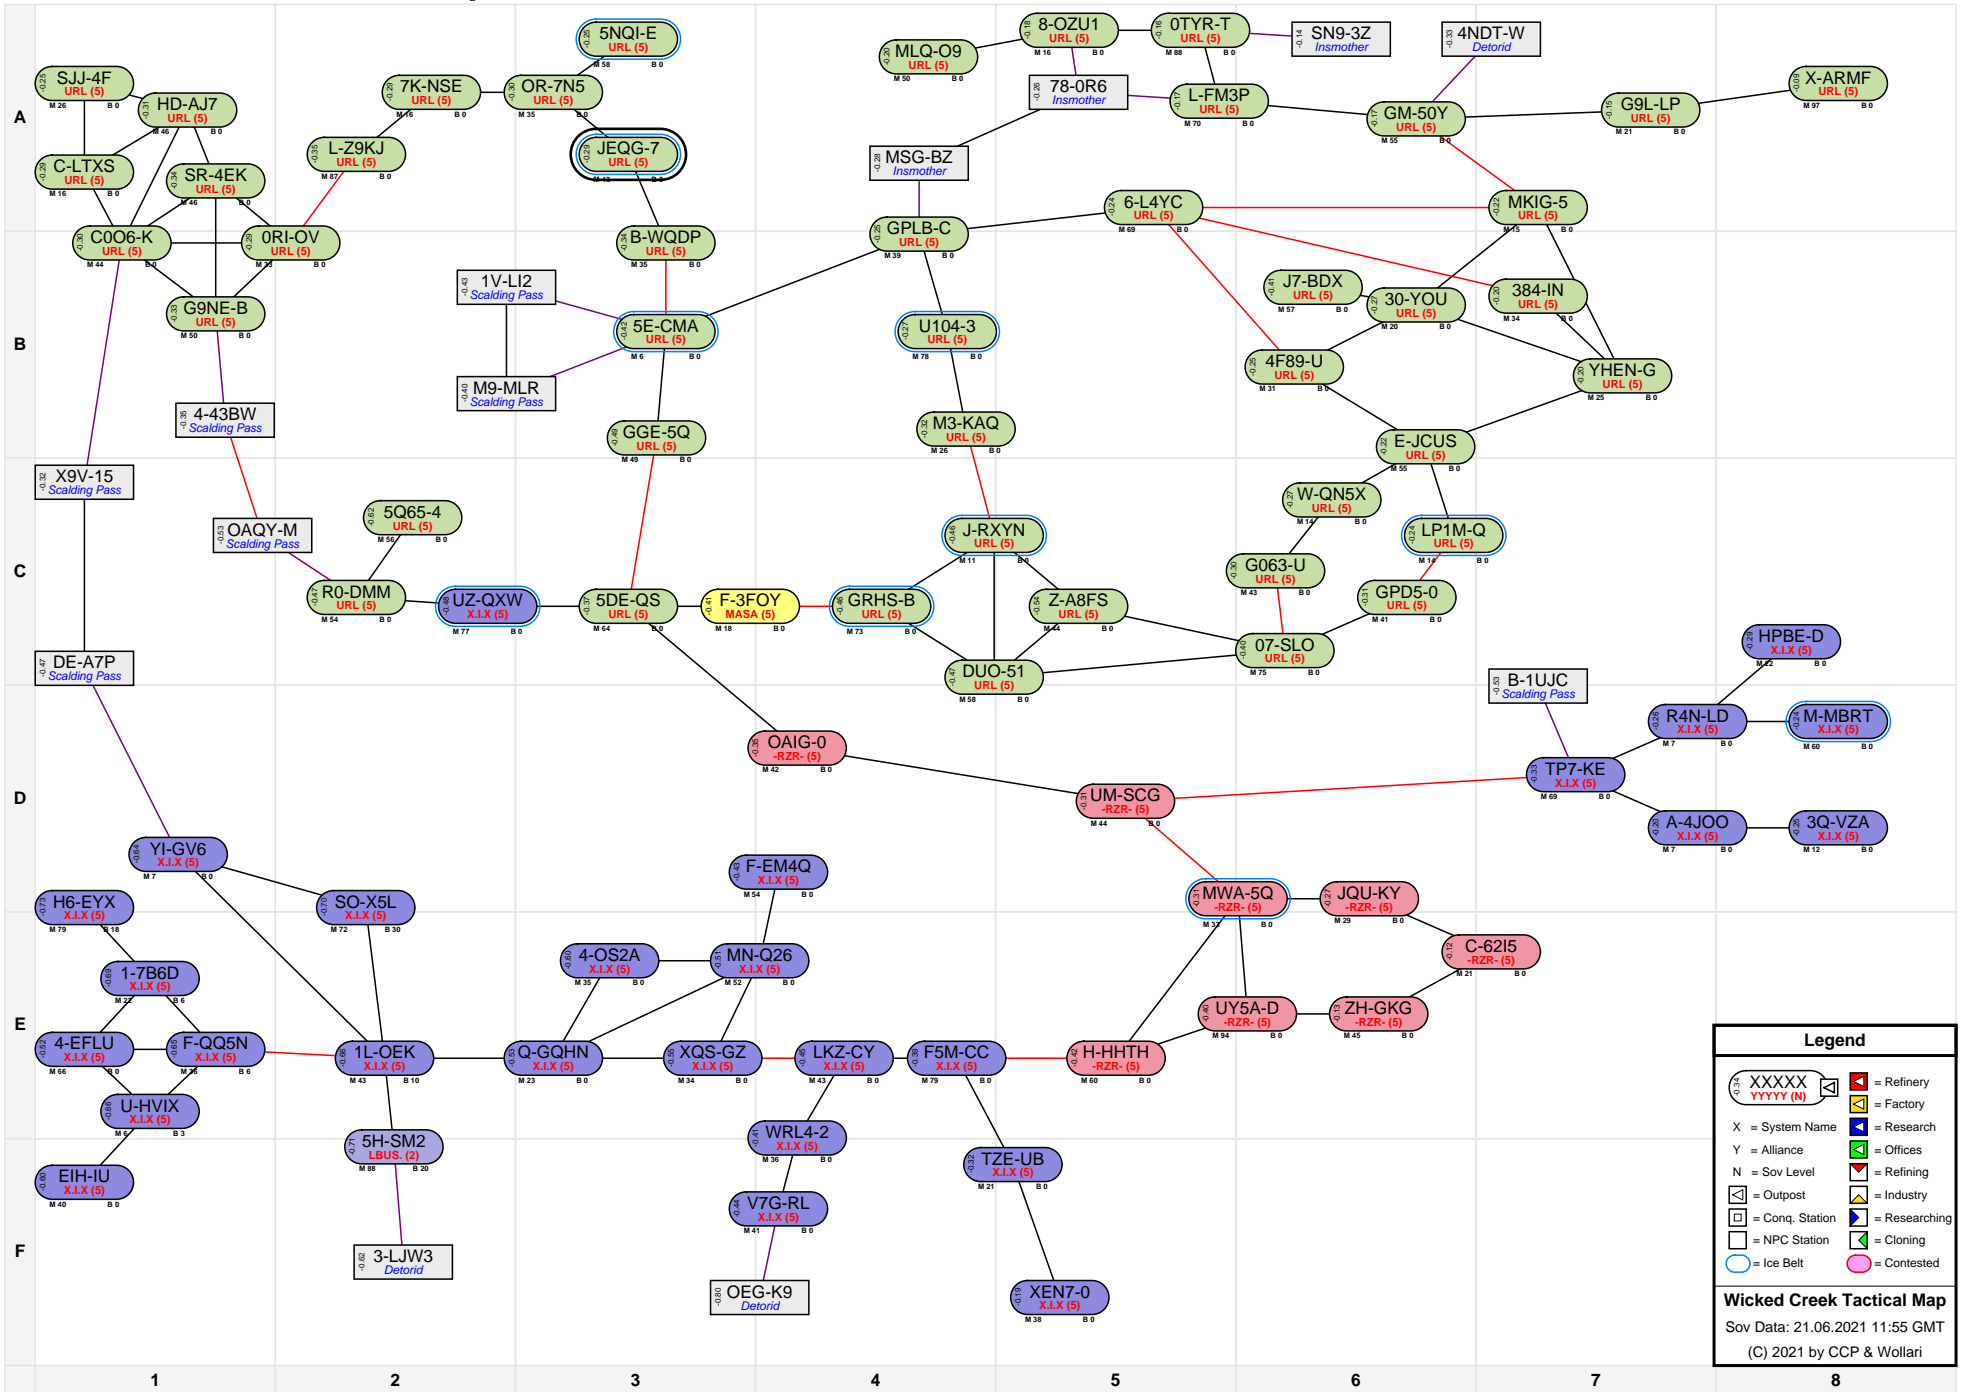

# Wicked Creek Tactical Map

**Legend**

- XXXXX (Y) = Refinery
- XXXXX (N) = Factory
- X = System Name
- Y = Alliance
- N = Sov Level
- [Square with X] = Outpost
- [Square with Y] = Conq. Station
- [Square with N] = NPC Station
- [Blue Circle] = Ice Belt
- [Pink Circle] = Contested
- [Green Square] = Research
- [Blue Square] = Offices
- [Red Square] = Refining
- [Yellow Square] = Industry
- [White Square] = Researching
- [Green Square] = Cloning

**Wicked Creek Tactical Map**  
 Sov Data: 21.06.2021 11:55 GMT  
 (C) 2021 by CCP & Wollari