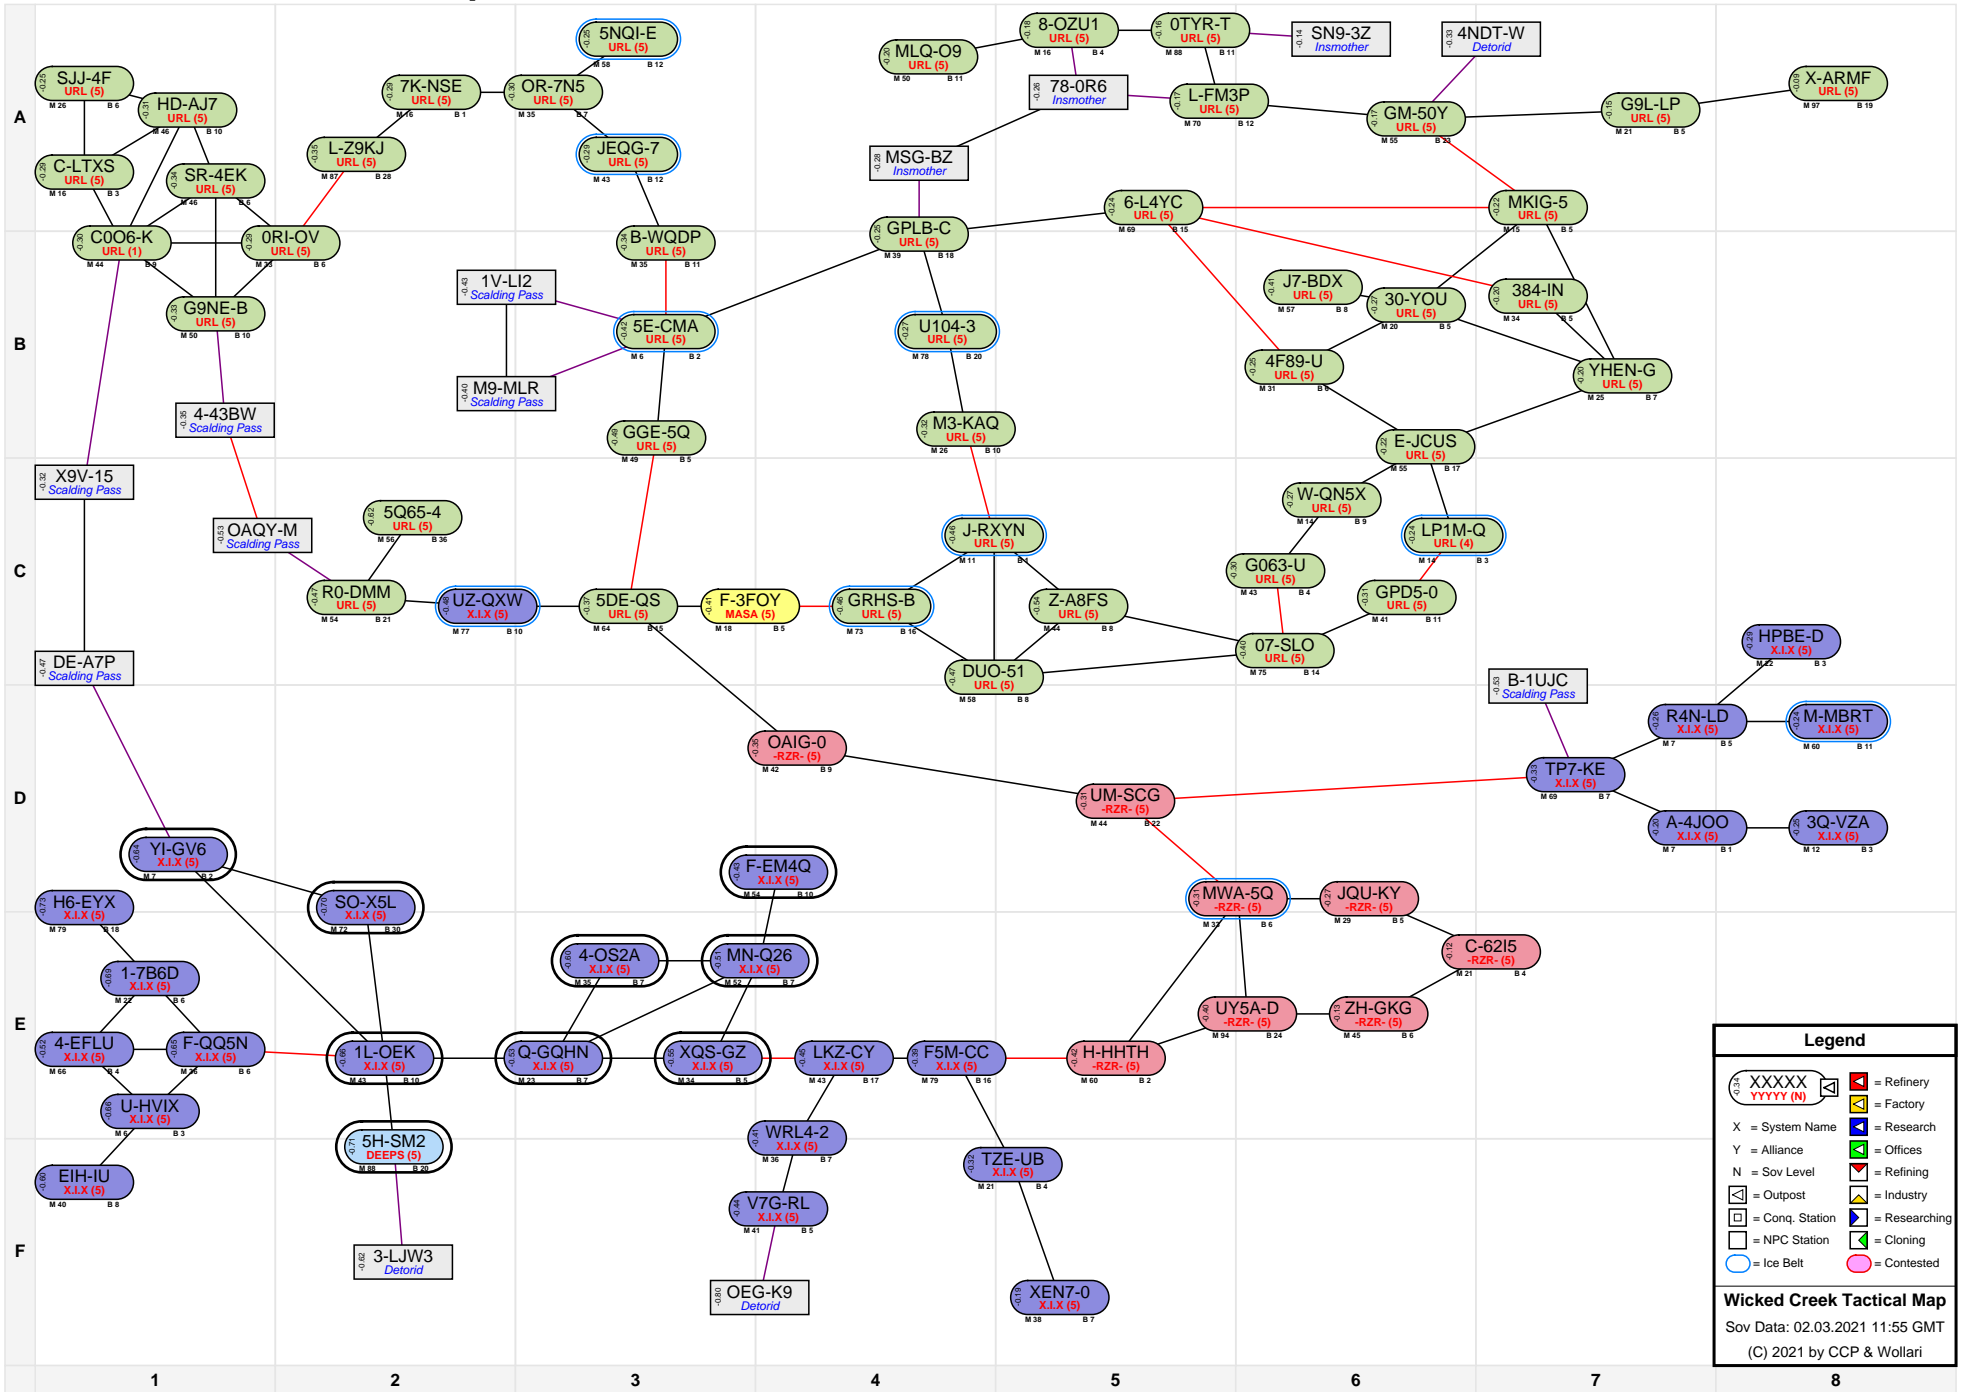

Wicked Creek Tactical Map

Legend

- XXXXX (with red square) = Refinery
- YYYYY (with yellow square) = Factory
- X = System Name
- Y = Alliance
- N = Sov Level
- (with blue square) = Research
- (with green square) = Offices
- (with purple square) = NPC Station
- (with pink square) = Contested
- (with white square) = Outpost
- (with yellow square) = Industry
- (with blue square) = Conq. Station
- (with green square) = Researching
- (with green square) = Cloning
- (with blue circle) = Ice Belt

Wicked Creek Tactical Map
 Sov Data: 02.03.2021 11:55 GMT
 (C) 2021 by CCP & Wollari