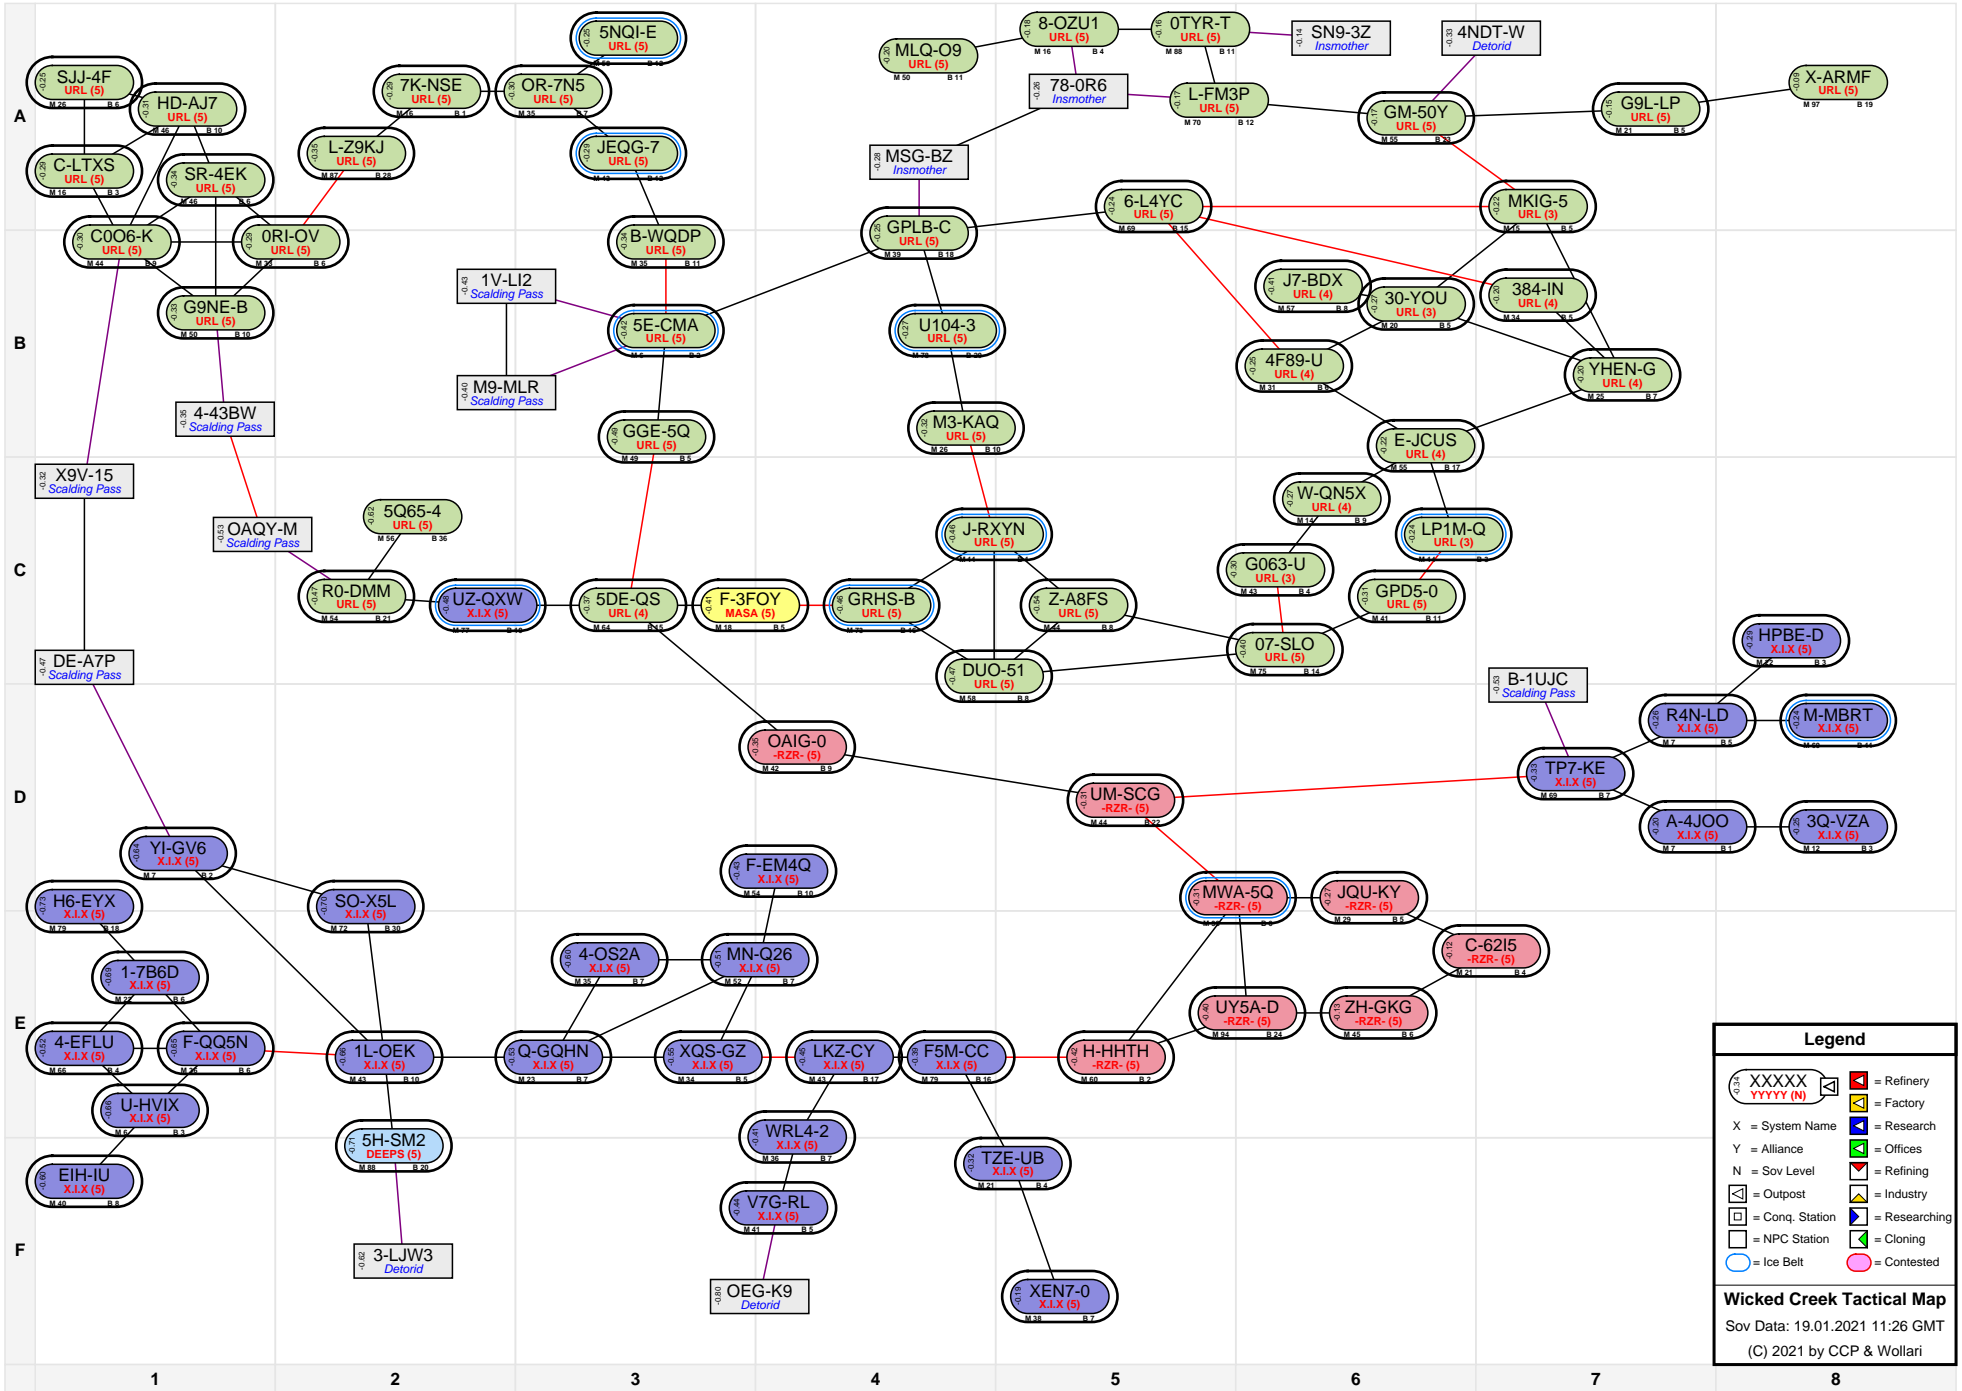

Wicked Creek Tactical Map

Legend

- XXXXX (M) = Refinery
- YYYYY (N) = Factory
- X = System Name
- Y = Alliance
- N = Sov Level
- [Icon] = Outpost
- [Icon] = Conq. Station
- [Icon] = NPC Station
- [Icon] = Ice Belt
- [Icon] = Research
- [Icon] = Offices
- [Icon] = Refining
- [Icon] = Industry
- [Icon] = Researching
- [Icon] = Cloning
- [Icon] = Contested

Wicked Creek Tactical Map
 Sov Data: 19.01.2021 11:26 GMT
 (C) 2021 by CCP & Wollari