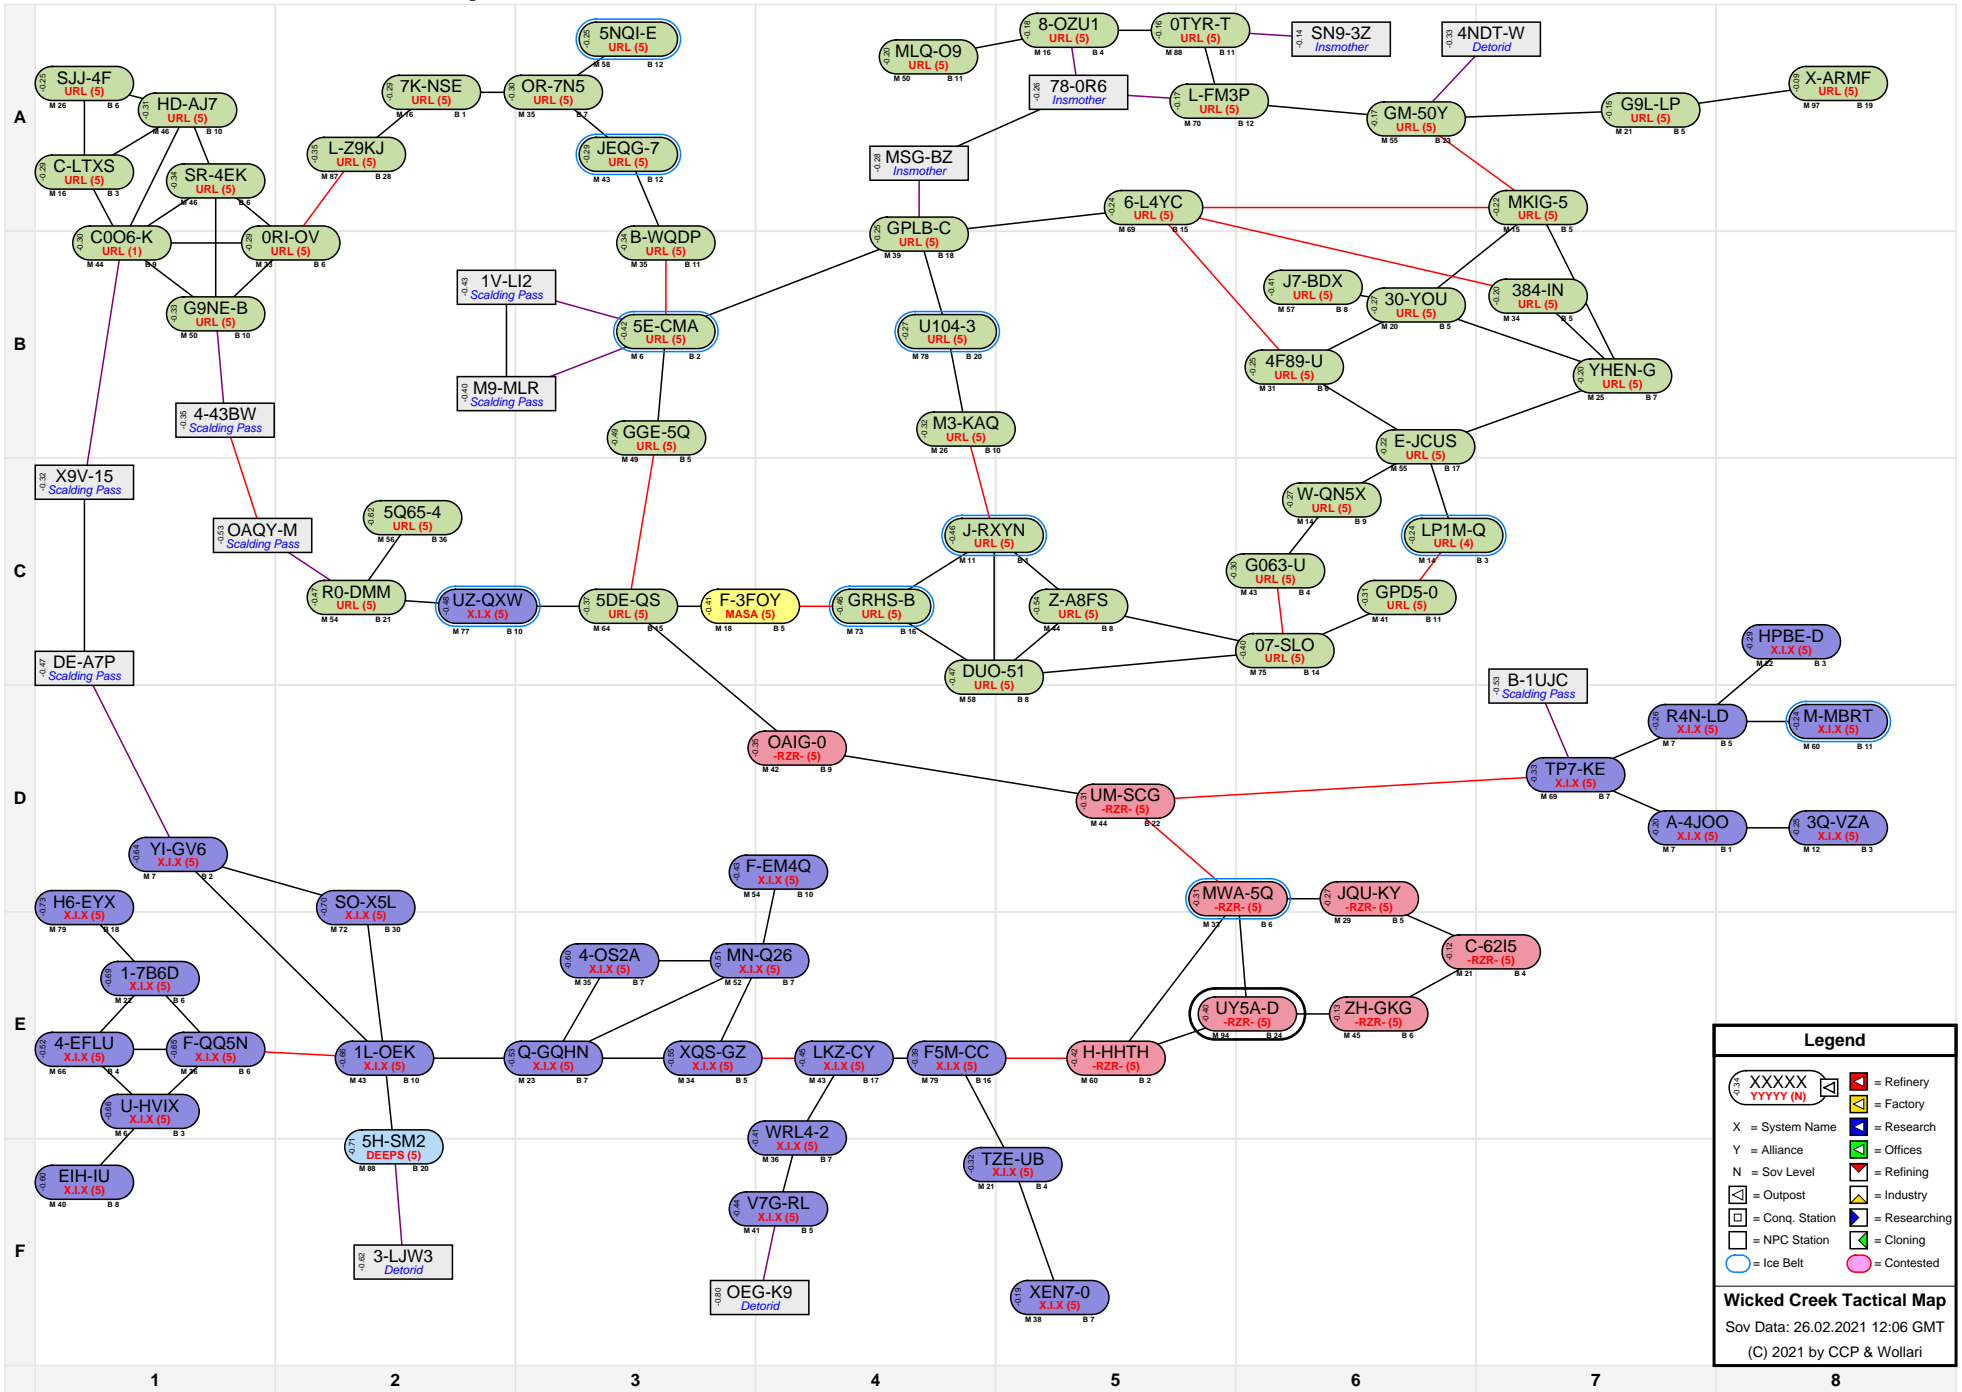

# Wicked Creek Tactical Map

**Legend**

- XXXXX (M) = Refinery
- YYYYY (N) = Factory
- X = System Name
- Y = Alliance
- N = Sov Level
- [Icon] = Outpost
- [Icon] = Conq. Station
- [Icon] = NPC Station
- [Icon] = Research
- [Icon] = Offices
- [Icon] = Refining
- [Icon] = Industry
- [Icon] = Researching
- [Icon] = Cloning
- [Icon] = Contested
- [Icon] = Ice Belt

**Wicked Creek Tactical Map**  
 Sov Data: 26.02.2021 12:06 GMT  
 (C) 2021 by CCP & Wollari