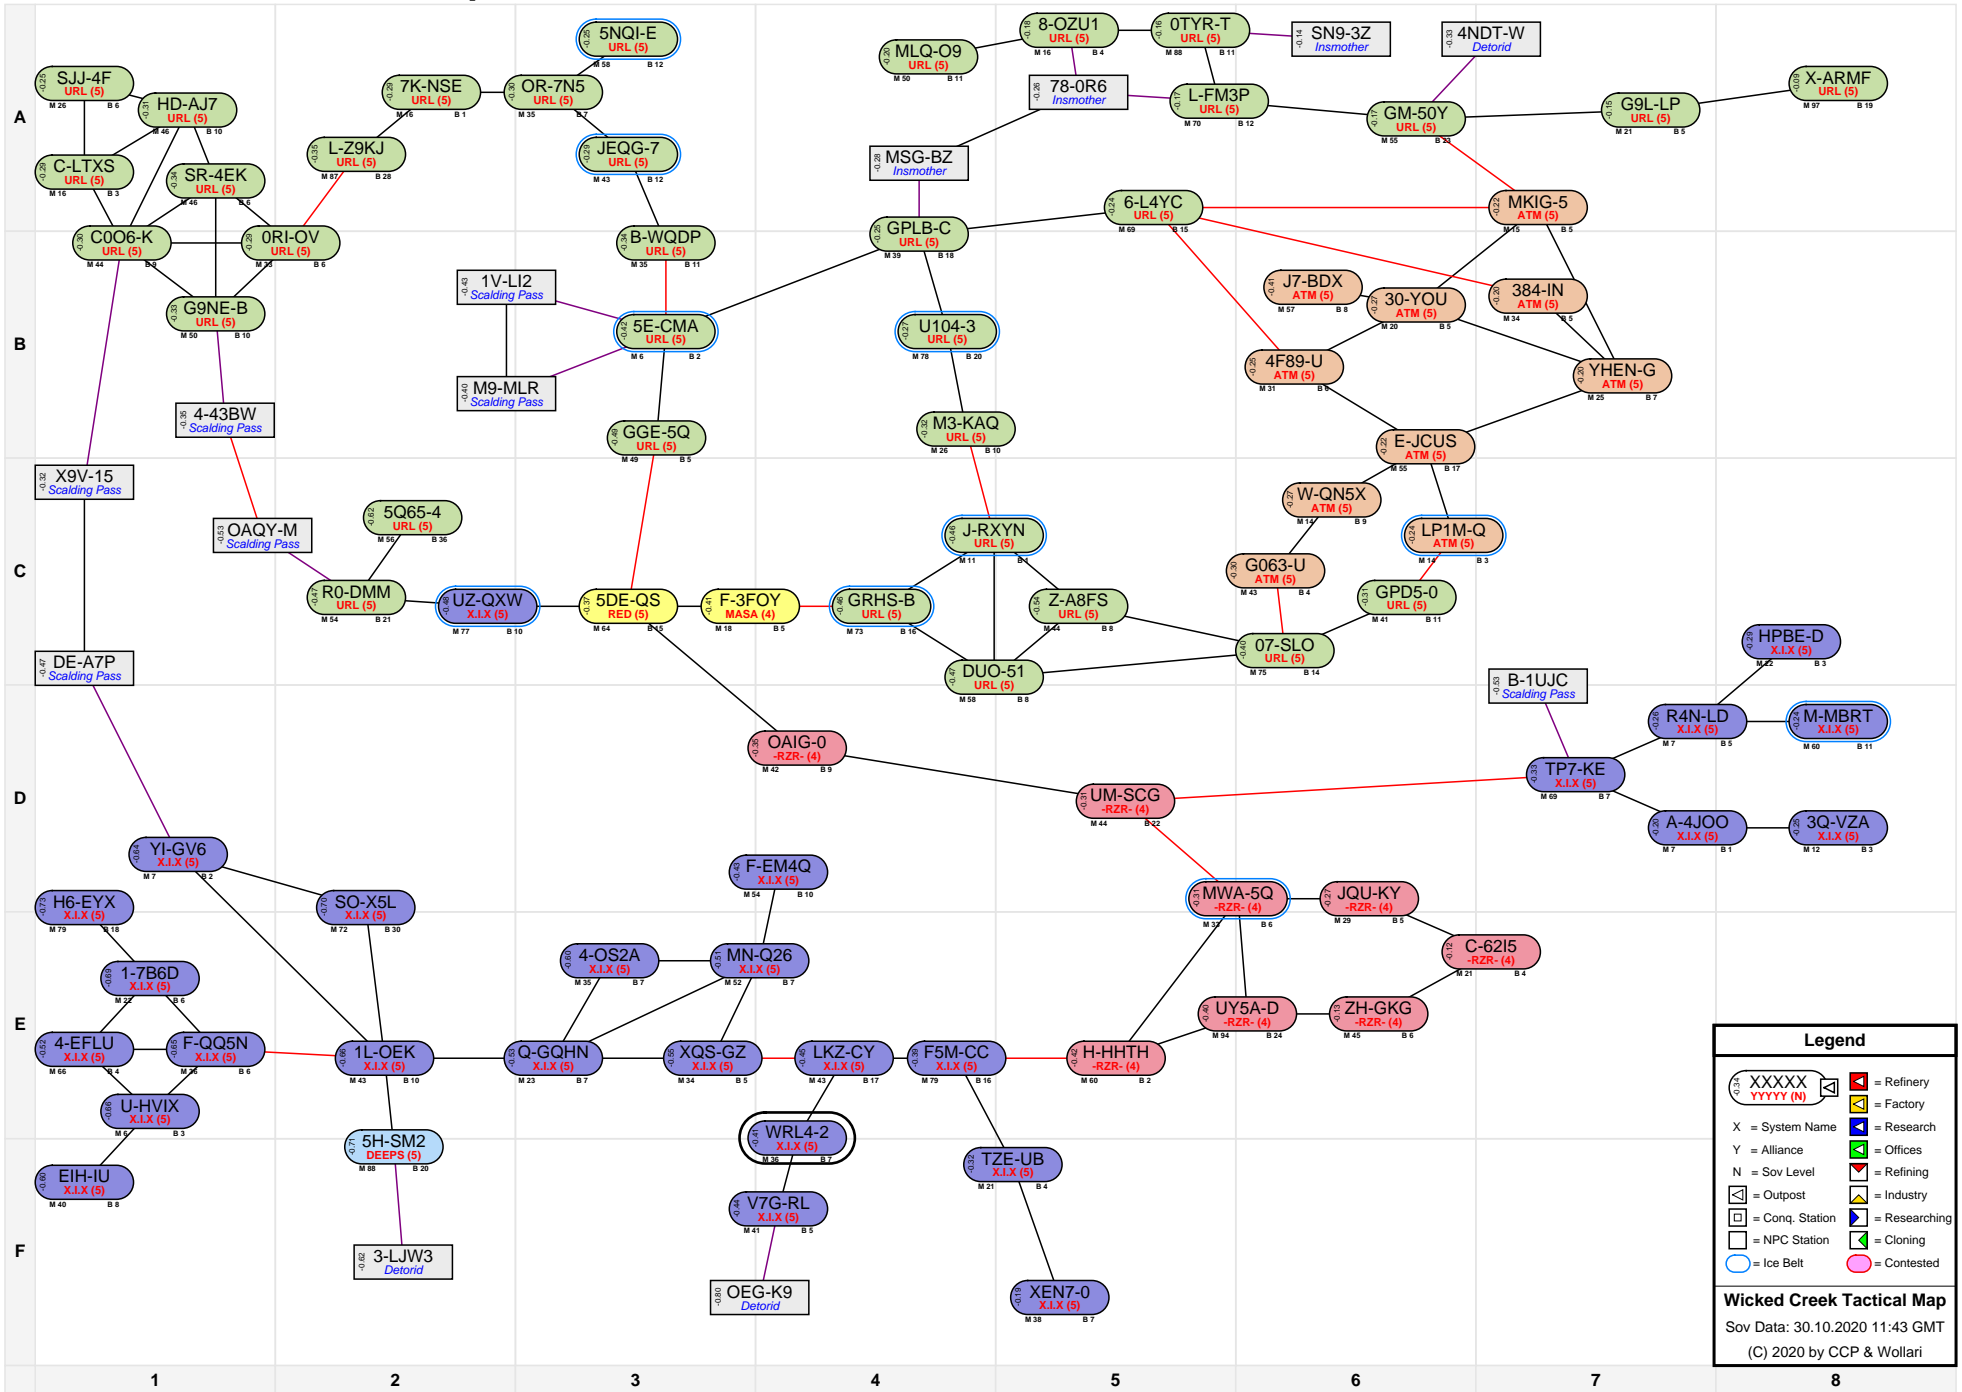

Wicked Creek Tactical Map

Legend

- XXXXX (N) = Refinery
- YYYYY (N) = Factory
- X = System Name
- Y = Alliance
- N = Sov Level
- [Icon] = Outpost
- [Icon] = Industry
- [Icon] = Conq. Station
- [Icon] = Researching
- [Icon] = NPC Station
- [Icon] = Cloning
- [Icon] = Contested

Wicked Creek Tactical Map
 Sov Data: 30.10.2020 11:43 GMT
 (C) 2020 by CCP & Wollari