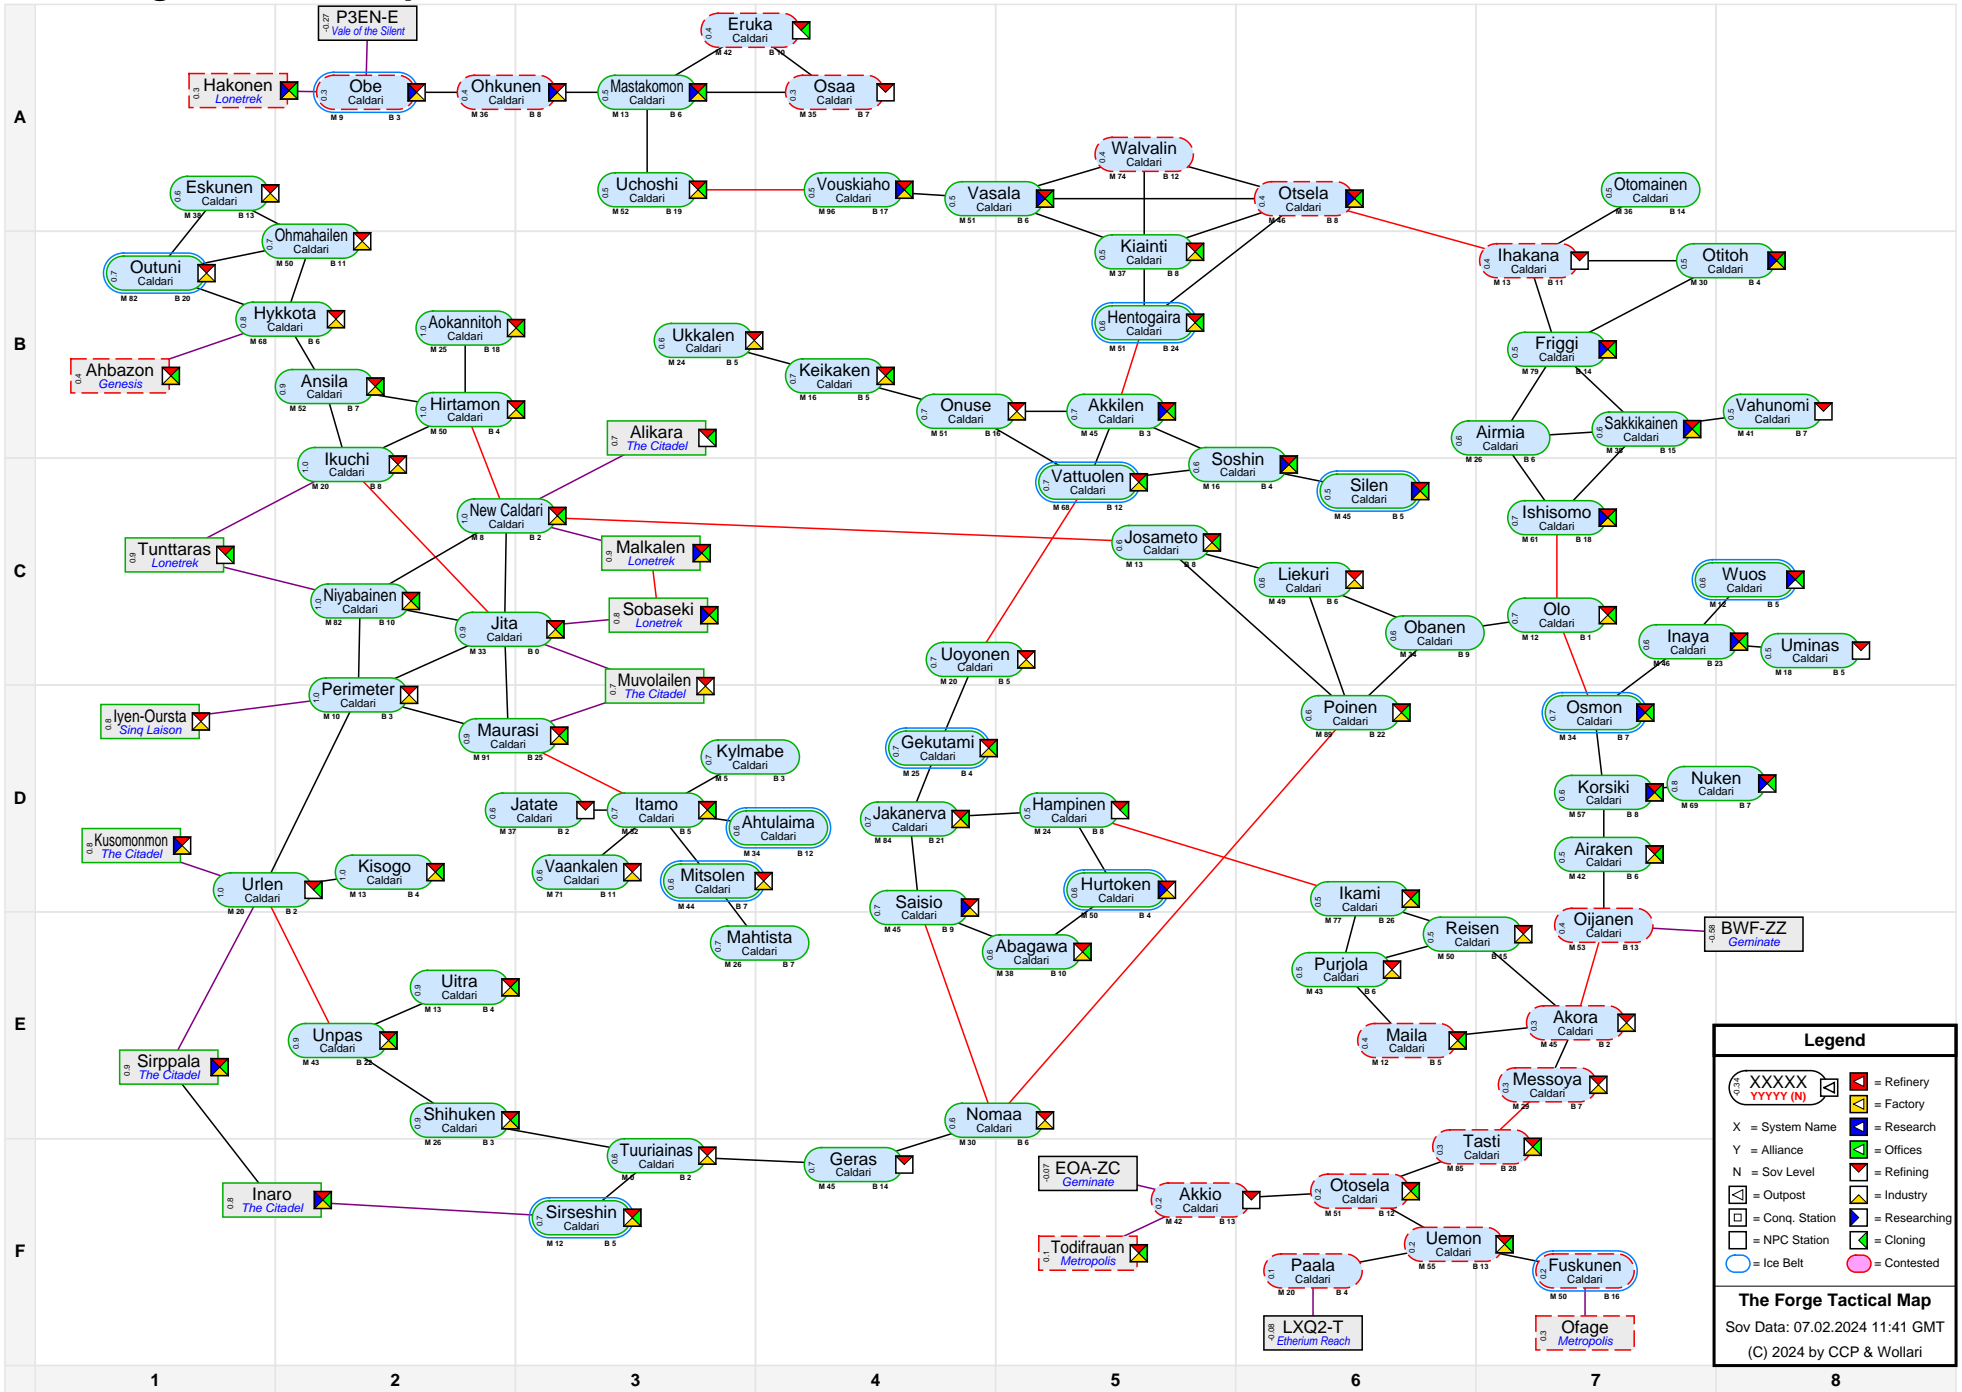

The Forge Tactical Map

Legend

XXXXX
YYYY (N)

- = Refinery
- ▲ = Factory
- X = System Name
- Y = Alliance
- N = Sov Level
- = Research
- = Offices
- = Refining
- ▲ = Industry
- = Researching
- = NPC Station
- = Cloning
- = Ice Belt
- = Contested

The Forge Tactical Map
Sov Data: 07.02.2024 11:41 GMT
(C) 2024 by CCP & Wollari