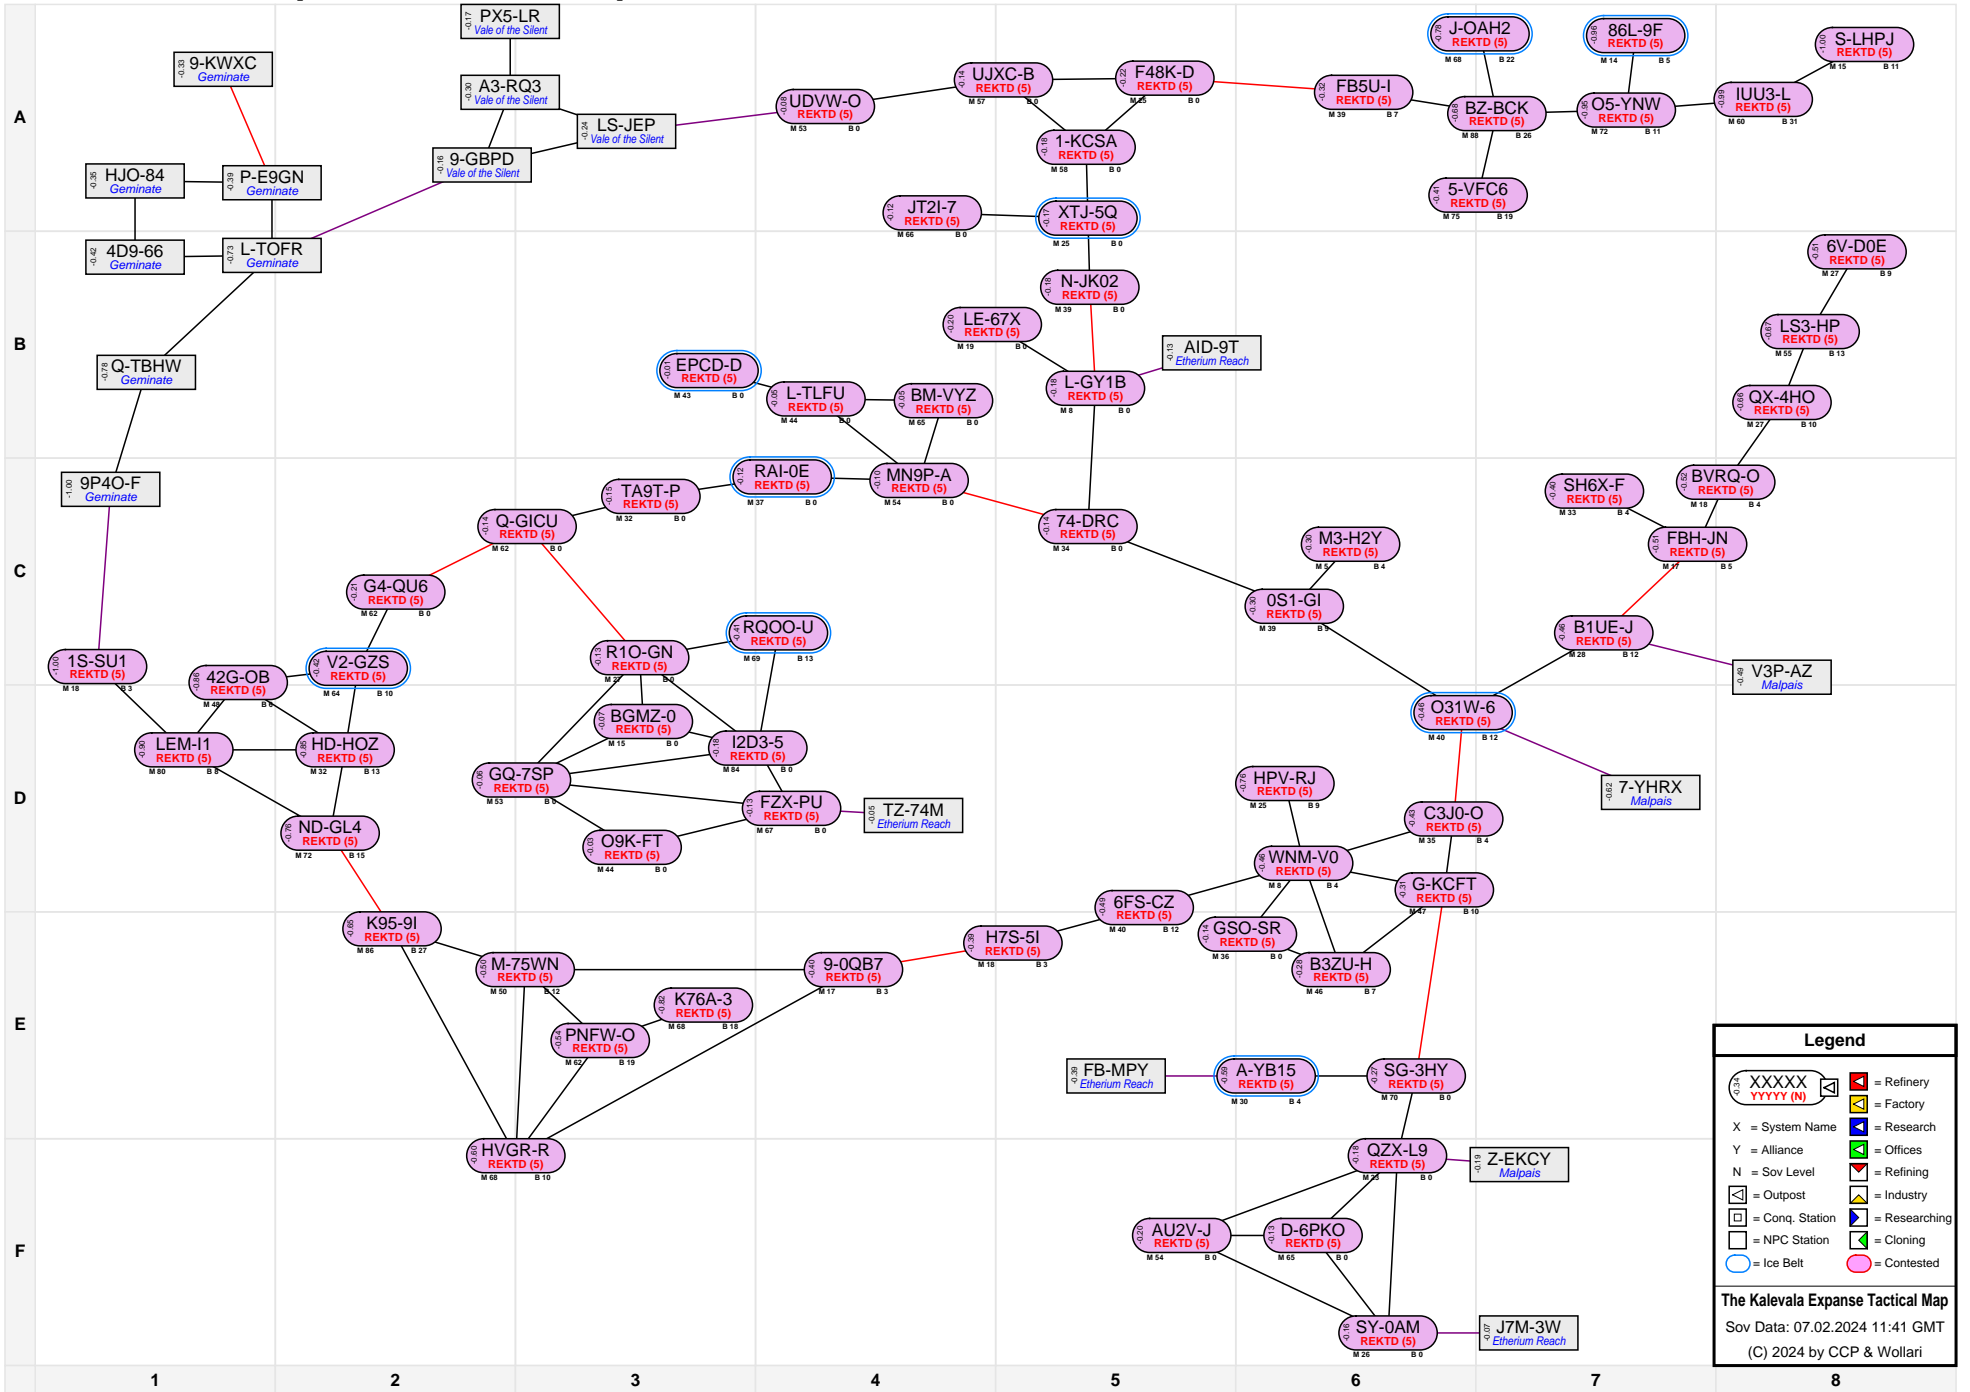

The Kalevala Expanse Tactical Map

Legend

- XXXXXX (with icons) = Refinery
- YYYYY (N) (with icon) = Factory
- X = System Name
- Y = Alliance
- N = Sov Level
- [Icon] = Outpost
- [Icon] = Conq. Station
- [Icon] = NPC Station
- [Icon] = Researching
- [Icon] = Cloning
- [Icon] = Ice Belt
- [Icon] = Contested

The Kalevala Expanse Tactical Map
 Sov Data: 07.02.2024 11:41 GMT
 (C) 2024 by CCP & Wollari